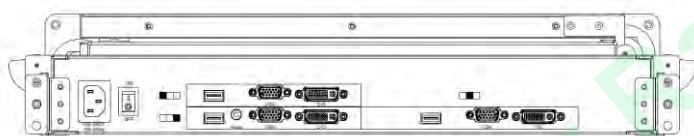

Input Signals:

DVI-D	Triple DVI-D 24Pin Connector (Female)
VGA	Triple D-SUB 15Pin Connector (Female)
Audio	1 x 3.5" Jack
Power Input	Standard IEC Inlet
Touch-USB (option)	Triple USB A Type connector
Touch-RS232 (option)	Triple D-SUB 9P connector (Female)

Power Specifications :

AC Power Input	Standard IEC Type Power Cord with Internal Power adapter, 100-240V AC Input
Wide Range DC Power Input (option)	Screw Type Terminal Block with internal wide Range DC 9-36V power module

User Controls Interface:

Power ON / OFF via Front Button
Power Mode Status LED indicator
OSD (On Screen Display) Buttons

Mechanical and Environment:

Height	2U Foldable
Rack Depth	550 to 950mm (cabinet front rail to rear rail)
Construction	Metal Housing
Operating Temperature	0 - 50 deg. C
Operating Humidity	5% - 95% (non -condensing)
Anti-Vibration	5 - 500 Hz / 1 Grms PTP
Anti-Shock	15G / Peak (11 ms)
Physical Dimension (WxHxD)	443 x 88 x 580 (mm)
Net Weight	18.5 (KGs)
Certification and Approvals	CE / FCC / RoHS