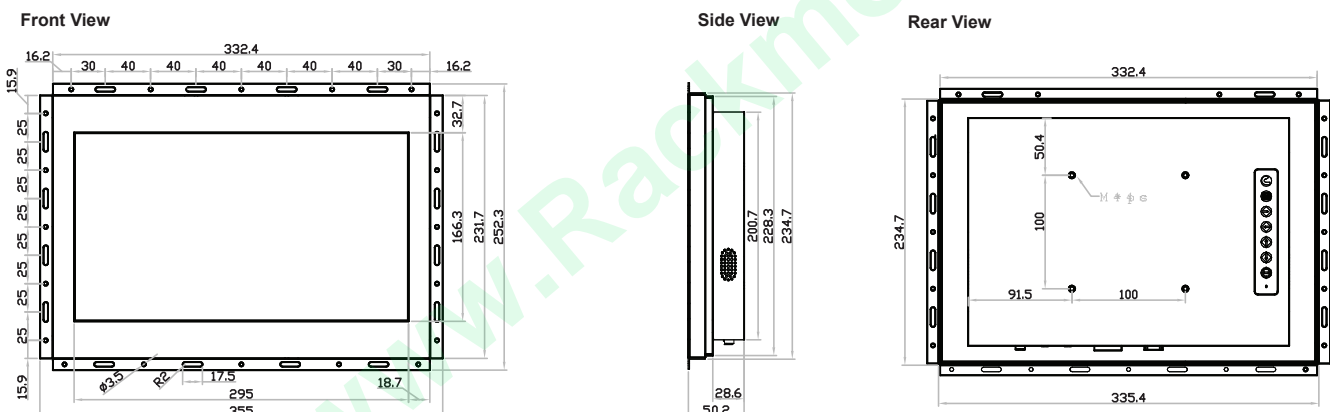

## Product Specifications

| LCD Panel                       |                                  |
|---------------------------------|----------------------------------|
| Panel size (diagonal)           | 13-inch widescreen TFT color LCD |
| Native resolution               | 1920 x 1080                      |
| Brightness (cd/m <sup>2</sup> ) | 300                              |
| Contrast ratio (typ.)           | 800 : 1                          |
| Colors                          | 16.7M, 8-bit                     |
| Viewing angle (L/R/U/D)         | 85/85/85/85                      |
| Response time (ms)              | 25                               |
| Dot pitch (mm)                  | 0.1529                           |
| Display area (mm)               | 293.76H x 165.24V                |
| Surface treatment               | Anti-glare                       |
| Surface hardness                | 3H                               |
| Backlight type                  | LED                              |
| MTBF (hrs)                      | 15,000                           |