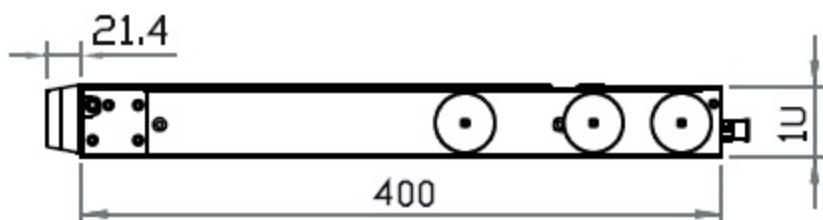

Front View

Part Number : LCD1U17-41

Rear View

Side View

Top View

Dimension

UNIT : mm

1mm = 0.03937 inch