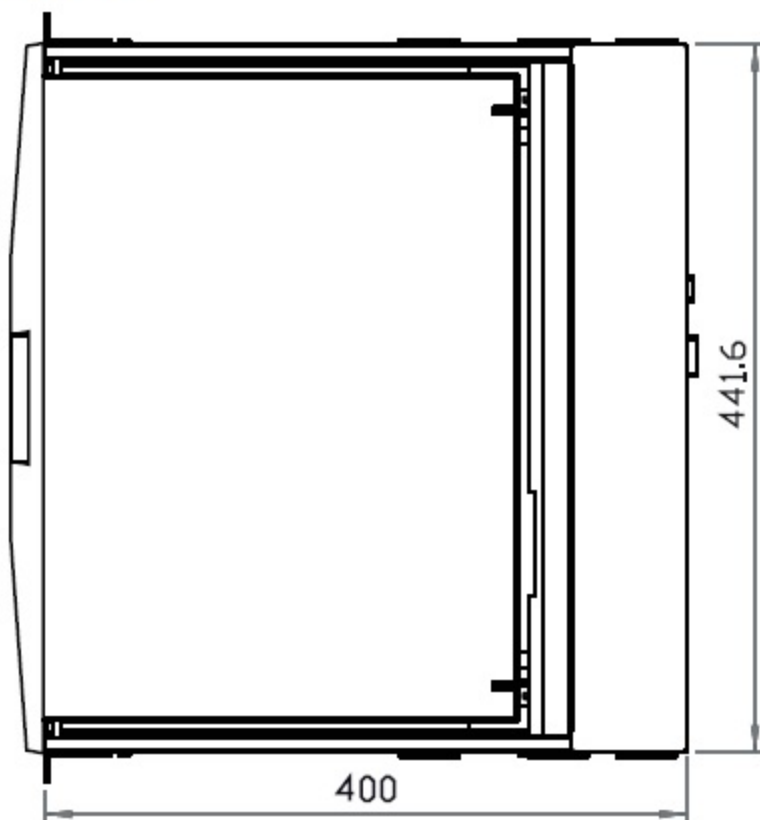

Front View

Part Number : LCD1U17-41

Rear View

Side View

Top View

Dimension

UNIT : mm

1mm = 0.03937 inch