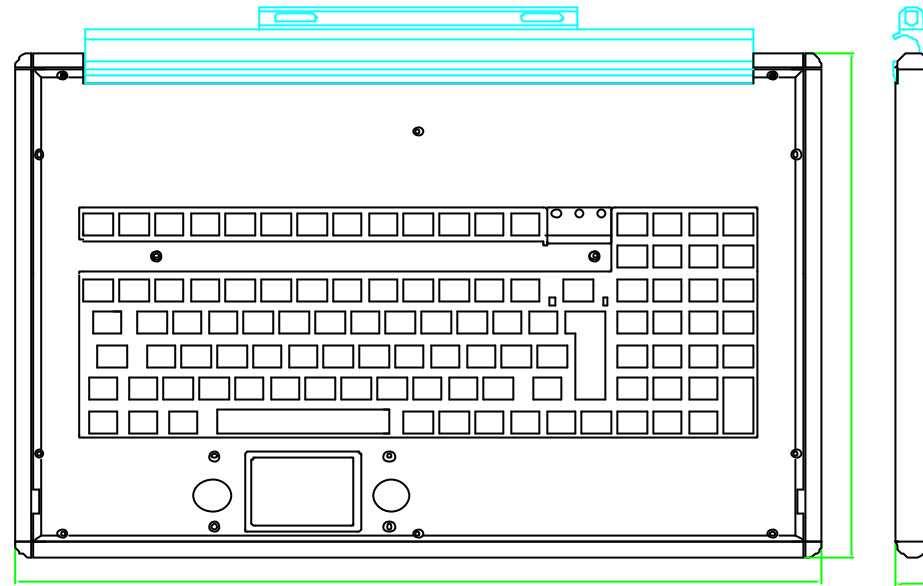

PPC1005-ATX

KEYBOARD

7 EXPANSION SLOT,
4 Full Length
3 Half Length

300W AUTO RANGE
ATX POWER SUPPLY

LEFT SIDE

41,432

538.78mm(21.2")

4cm FANX2

6cm FANX1

5.25"
DISK DRIVE
BAY X2

3.5"
DISK DRIVE
BAY X2

RIGHT SIDE