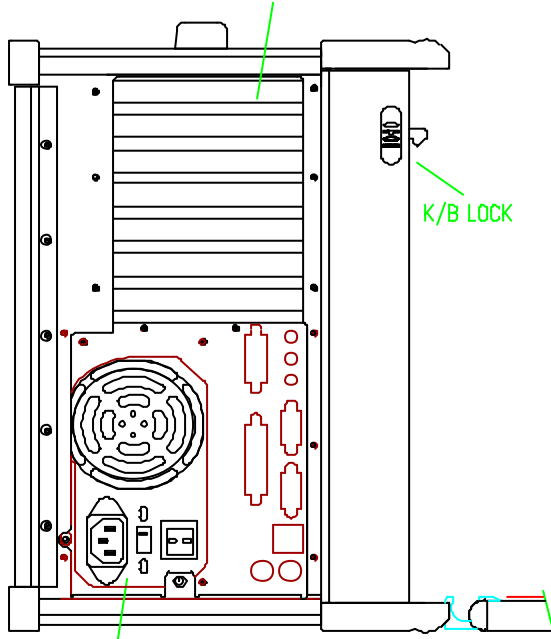

PPC1005-ATX

KEYBOARD

7 EXPANSION SLOT,
4 Full Length
3 Half Length

300W AUTO RANGE
ATX POWER SUPPLY

LEFT SIDE

41,432

538.78mm(21.2")

4cm FANX2

6cm FANX1

5.25"
DISK DRIVE
BAY X2

3.5"
DISK DRIVE
BAY X2

RIGHT SIDE