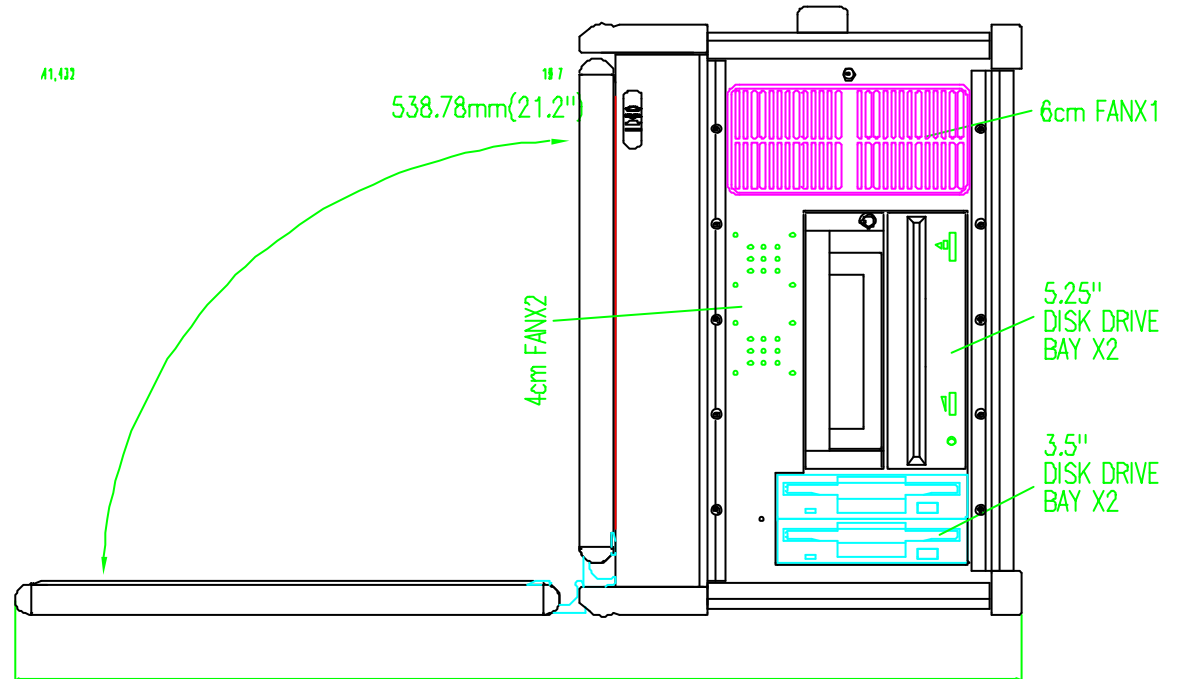

PPC1005-ATX

KEYBOARD

7 EXPANSION SLOT,
4 Full Length
3 Half Length

300W AUTO RANGE
ATX POWER SUPPLY

LEFT SIDE

41,432

538.78mm(21.2")

4cm FANX2

6cm FANX1

5.25"
DISK DRIVE
BAY X2

3.5"
DISK DRIVE
BAY X2

RIGHT SIDE