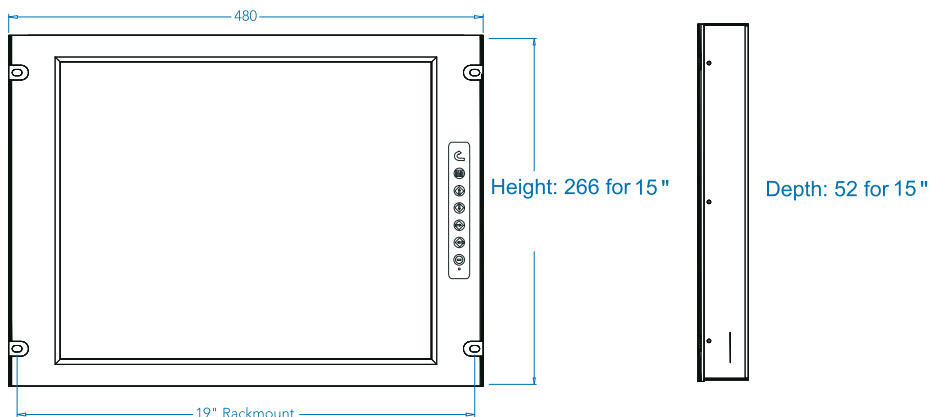

LCDR6U15-01 LCD Rackmount Display

Options:

AV
Input

DVI
Input

BNC
Input

DC Power
Input

Touch
Screen

NEMA 4
IP65

Designed for:

Diagram

Unit : mm

Display Features & Options

- 6U LCD display with 15" panel
- Multi lingual on screen display menu
- Touchscreen options
- NEMA 4 and IP65 options
- AV Composite Video, S-Video, DVI and BNC input options
- 12, 24 and 48 volt DC power options

LCD Display Benefits

- Wide range of applications including industrial control & CCTV security
- Stylish 6mm cast aluminium front panel

Monitor

Grade A industrial TFT LCD panel

- 15" 1024 x 768 LCD with 250 nit brightness and 700:1 contrast ratio typical

Ordering Information

6U 15" LCD

Model	LCDR6U15-01		

Dimensions

Model	Product Dimension (W x D x H)	Net Weight
LCDR6U15-01	480 x 52 x 266 mm 18.9 x 2 x 10.5 inch	6 kg / 13 lbs