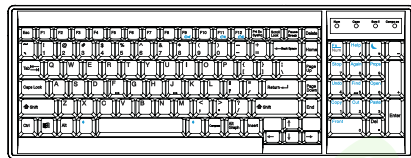

Cat6 KVM Dongle

LCD-A2005
DP - USB dongle

LCD-A2004
HDMI - USB dongle

LCD-A2003
DVI - USB dongle

LCD-A2001
VGA - USB dongle

LCD-A2002
VGA - PS/2 dongle

Resolution: 16:10 - max. 1920 x 1200
Support **: 16:9 - max. 1920 x 1080
4:3 - max. 1600 x 1200

Cat6 Combo KVM	IP	Remote	8-port	16-port	32-port
	1	0	LCD1U20-03-U8KVM2IP	LCD1U20-03-U16KVM2IP	LCD1U20-03-U32KVM2IP
	0	1	LCD1U20-03-U8KVM2	LCD1U20-03-U16KVM2	LCD1U20-03-U32KVM2
0	0	LCD1U20-03-U8KVM	LCD1U20-03-U16KVM	LCD1U20-03-U32KVM	

** Resolution related to LCD specification

DB-15 Matrix KVM	IP	Remote	8-port	16-port
	1	1	LCD1U20-03-M83IP	LCD1U20-03-M163IP
	2	1	LCD1U20-03-M84IP2	LCD1U20-03-M164IP2
	0	1	LCD1U20-03-M82	LCD1U20-03-M162
	0	2	LCD1U20-03-M83	LCD1U20-03-M163
0	3	LCD1U20-03-M84	LCD1U20-03-M164	

DB-15 VGA USB KVM Cable

LCD-A1014(6 ft)

LCD-A1015 (10 ft)

LCD-A1016 (15 ft)

Resolution: 16:10 - max. 1920 x 1200
Support: 16:9 - max. 1920 x 1080
4:3 - max. 1600 x 1200

** Resolution related to LCD specification

DB-15 Combo KVM	IP	Remote	8-port	16-port
	1	0	LCD1U20-03-8KVM2IP	LCD1U20-03-16KVM2IP
	0	1	LCD1U20-03-8KVM2	LCD1U20-03-16KVM2
0	0	LCD1U20-03-8KVM-u	LCD1U20-03-16KVM-u	

Standard Keyboard

Sn SUN keyboard integrated with touchpad

Supporting layouts

America
United States