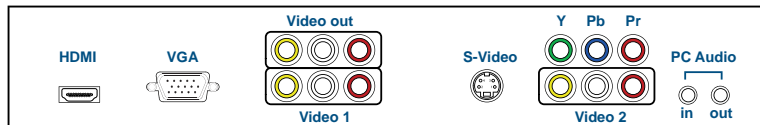

ID-32Pw 32" Widescreen Open Frame LCD Panel Display

Universal open frame mounting

Display Benefits

- ▶ 32" widescreen LCD with high resolution 1366 x 768
- ▶ Rugged construction against external impact
- ▶ Standard with HDMI, VGA, S-Video, RCA, Audio & remote controller

Options

- TV - Analog

Basic I/O

Specifications

• LCD Panel

Manufacturer :	
Size (diagonal) :	32" Widescreen TFT
Max resolution :	1366 x 768
Brightness (cd/m2) :	450
Backlight :	CCFL
Colors :	16.7 M
Contrast ratio (typ) :	5000 : 1
Viewing angle (H/V) :	178° x 178°
Active area (mm) :	698 x 392
MTBF (hrs) :	50,000
Signal input :	HDMI / VGA / S-Video / RCA

• Weight

Net : 16.9 kgs (37.2 lbs)

• Mounting :

Universal mount / VESA mount

• Environmental

Operating :	0 to 50°C Degree
Storage :	-5 to 60°C Degree
Relative humidity :	5-90%, non-condensing
Shock :	10G acceleration (11 ms duration)
Vibration :	5-500Hz 1G RMS random vibration

• Dimensions

Product : 836 x 117.3 x 510 mm / 32.9 x 4.6 x 20.1 inch

Diagrams (mm)

Front View

Side View

Rear View