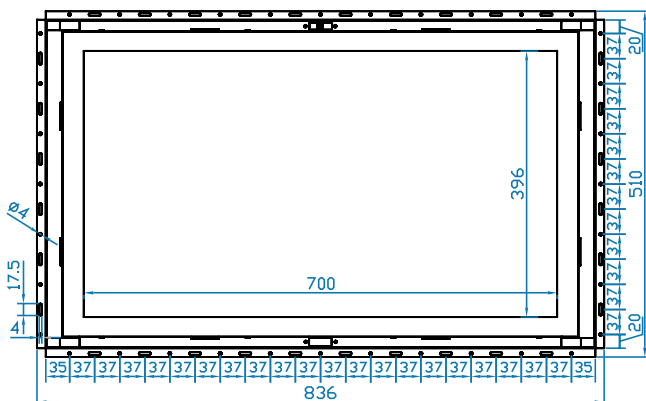

• Dimensions

Product : 836 x 117.3 x 510 mm / 32.9 x 4.6 x 20.1 inch

Diagrams (mm)

Front View

Side View

Rear View