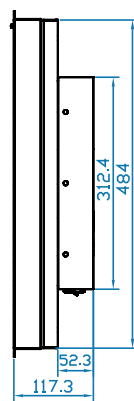

ID-32Pw 32" Widescreen Open Frame LCD Panel Display

Universal open frame mounting

Display Benefits

- ▶ 32" widescreen LCD with high resolution 1366 x 768
- ▶ Rugged construction against external impact
- ▶ Standard with HDMI, VGA, S-Video, RCA, Audio & remote controller

Options

- TV - Analog

Basic I/O

Specifications

• LCD Panel

Manufacturer :	
Size (diagonal) :	32" Widescreen TFT
Max resolution :	1366 x 768
Brightness (cd/m2) :	450
Backlight :	CCFL
Colors :	16.7 M
Contrast ratio (typ) :	5000 : 1
Viewing angle (H/V) :	178° x 178°
Active area (mm) :	698 x 392
MTBF (hrs) :	50,000
Signal input :	HDMI / VGA / S-Video / RCA

• Dimensions

Product : 836 x 117.3 x 510 mm / 32.9 x 4.6 x 20.1 inch

Diagrams (mm)

Front View

Side View

Rear View