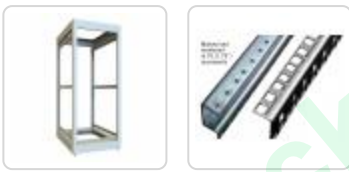

Modular Storage Server Rack Cabinet

1,500 lbs (680 kg) Weight Capacity

When you prefer complete flexibility, our modular series allows you to select every feature. We can ship the components to you for assembly*, we can assemble the cabinet for you or you can choose from some of our popular **pre-assembled cabinets, here.**

Available Options Include

- 20U, 24U, 28U, 32U, 36U, 40U, 45U, and 49U mounting heights.
- 23" overall frame widths.
- 23.62", 31.5" and 36" overall frame depths.
- All frames include four (4) leveling feet and support optional casters.
- 19" Mounting rails are available in square hole punched or drilled and tapped 10-32.
- Flush mounted doors with quarter-turn lock available in solid, louver vented, vented, window, and vented window.
- Side panels available in both solid and vented for thermal induction.
- One (1) interchangeable top panel opening, available in solid, vented, fan tops with or without fans installed.
- One (1) interchangeable bottom panel opening, available in solid or gland membrane.
- Vertical cable managers are available in tray, enclosed metal or fingers versions.

Specifications

- Cabinet frame constructed in 14-gauge steel cabinet with 12-gauge steel re-enforced corner brackets.
- Cabinet doors and side panels constructed in 16-gauge steel.
- 19" mounting rails are constructed in 12-gauge steel (square hole punched) or 10-gauge steel (drilled and tapped 10-32).
  - Rails include rack unit indicators, and are Zinc-plated to provide superior surface areas for equipment grounding.
  - C-channel struts provide cabinet strength, ease and flexibility to adjust mounting rails.
- Load rated for up to 1,500 lbs (680 kg).
- Grounding studs provided on frame as well as side panels and doors. Front and rear studs on cabinet frame conform to PET.
- Finished in textured black or RAL 7035 light gray powder paint.
- TAA compliant for GSA Schedule purchases.
- RoHS Compliant.
- Manufactured in North America.

C2 Open Frames (Mounting Rails Not Included)

Part No. Black	Part No. RAL 7035 Light Gray	Overall Dimensions			Rack Units	Usable Mounting Dimensions		19" Rack Rails (Pairs)	
		Height	Width	Depth		Height	Depth	Tapped 10-32	Square Hole
C2F193523BK1	C2F193523LG1	43.16	23.00	23.62	20U	35.06	21.63	CCR35TZPL	CPR35SZPL
C2F193531BK1	C2F193531LG1	43.16	23.00	31.50	20U	35.06	29.50	CCR35TZPL	CPR35SZPL
C2F193536BK1	C2F193536LG1	43.16	23.00	36.00	20U	35.06	34.00	CCR35TZPL	CPR35SZPL
C2F194223BK1	C2F194223LG1	50.16	23.00	23.62	24U	42.06	21.63	CCR42TZPL	CPR42SZPL
C2F194231BK1	C2F194231LG1	50.16	23.00	31.50	24U	42.06	29.50	CCR42TZPL	CPR42SZPL
C2F194236BK1	C2F194236LG1	50.16	23.00	36.00	24U	42.06	34.00	CCR42TZPL	CPR42SZPL