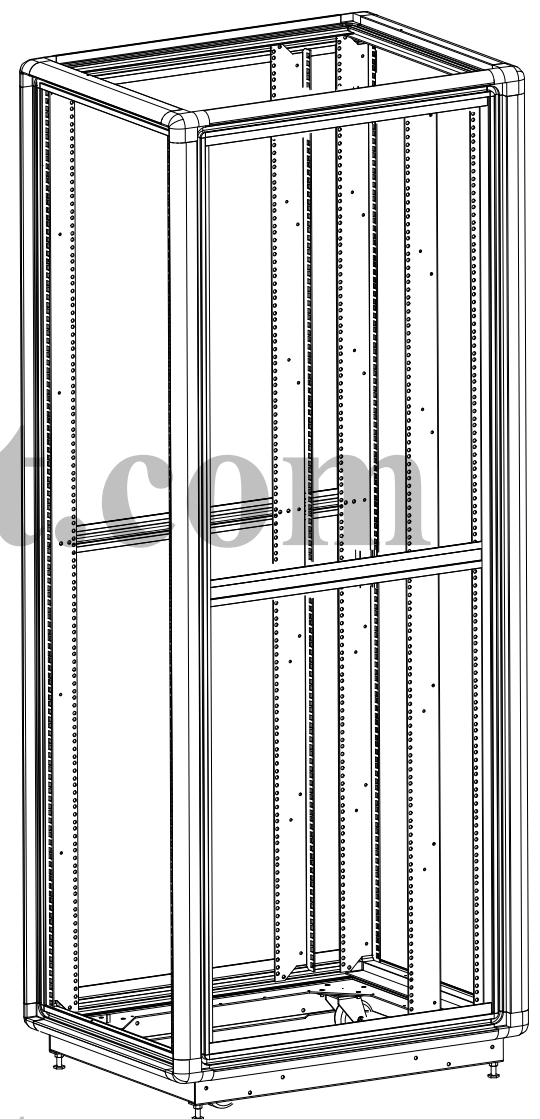

9 8 7 6 5 4 3 2 1

F  
E  
D  
C  
B  
A

**FRONT VIEW**

**SIDE SECTION VIEW**

FULLY ADJUSTABLE  
VERTICAL MOUNTING  
RAILS  
(3 PAIR)

CONTINUOUS  
EIA HOLE  
SPACING

**Synergy Global Technology Inc**  
[www.RackmountMart.com](http://www.RackmountMart.com)

PART NAME  
42U X 30" DEEP; 19" RACKMOUNT  
EXTRUDED ALUMINUM FRAME

PART #	SY732030-A	REV
--------	------------	-----

SHEET	1 OF 1
-------	--------

9 8 7 6 5 4 3 2 1