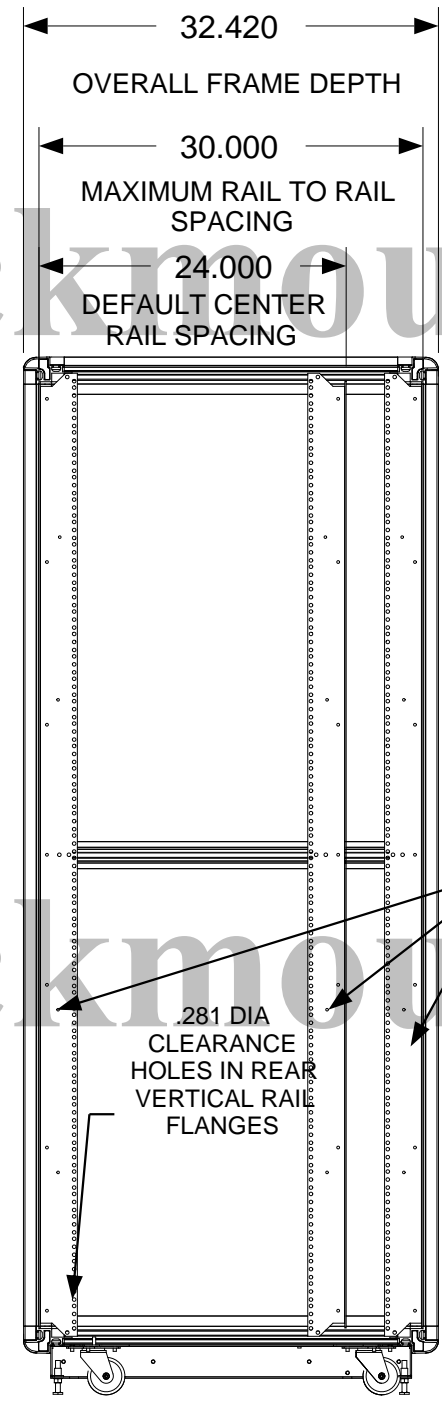

9 8 7 6 5 4 3 2 1

F  
E  
D  
C  
B  
A

**FRONT VIEW**

**SIDE SECTION VIEW**

FULLY ADJUSTABLE  
VERTICAL MOUNTING  
RAILS  
(3 PAIR)

CONTINUOUS  
EIA HOLE  
SPACING

**Synergy Global Technology Inc**  
[www.RackmountMart.com](http://www.RackmountMart.com)

PART NAME  
42U X 30" DEEP; 19" RACKMOUNT  
EXTRUDED ALUMINUM FRAME

PART #	SY732030-A	REV
--------	------------	-----

SHEET	1 OF 1
-------	--------

9 8 7 6 5 4 3 2 1