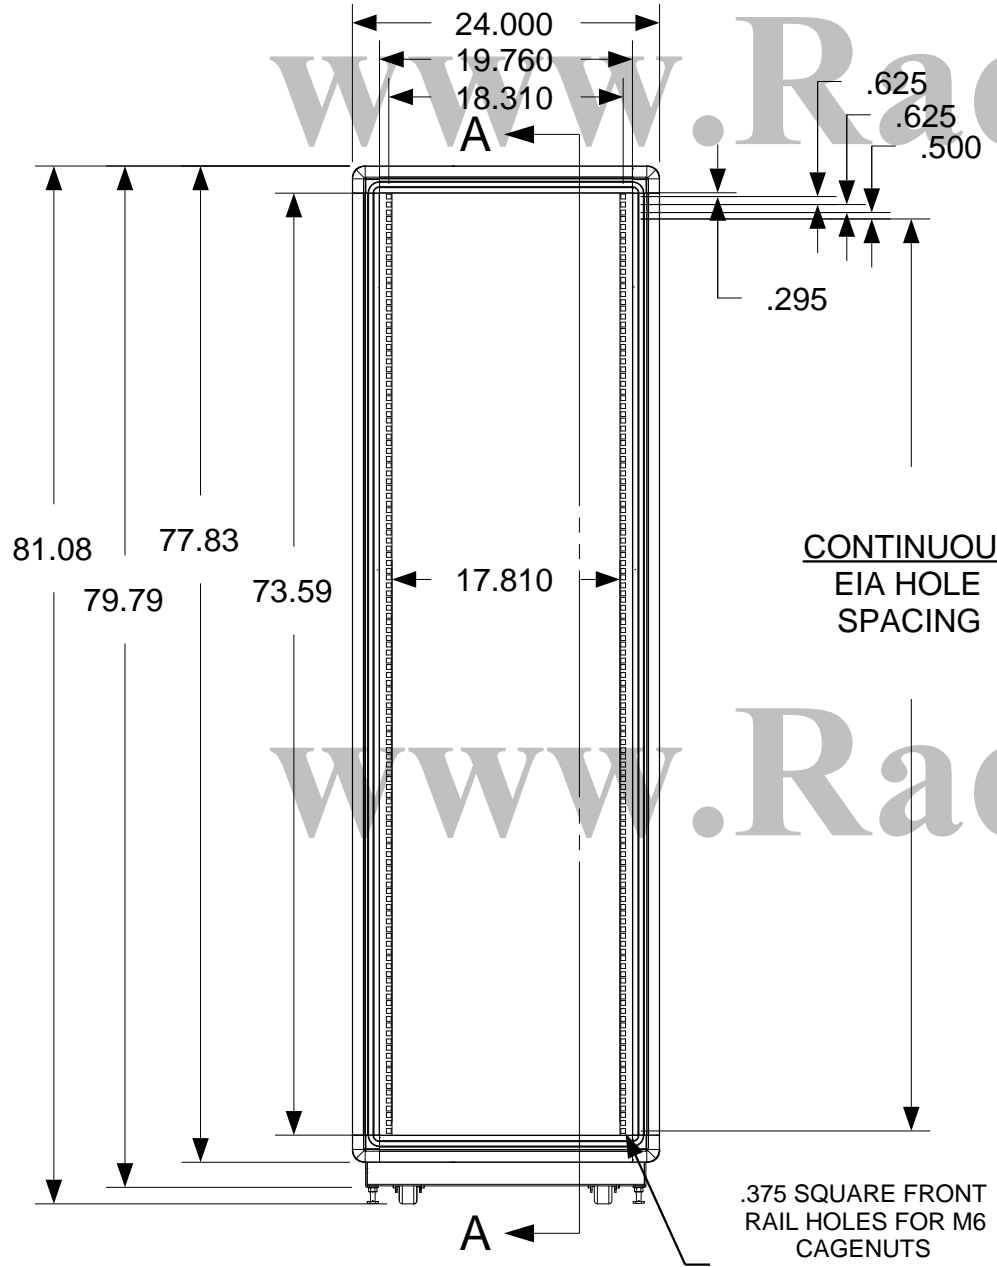

9 8 7 6 5 4 3 2 1

F  
E  
D  
C  
B  
A

**FRONT VIEW**

**SIDE SECTION VIEW**

FULLY ADJUSTABLE  
VERTICAL MOUNTING  
RAILS  
(3 PAIR)

CONTINUOUS  
EIA HOLE  
SPACING

**Synergy Global Technology Inc**  
[www.RackmountMart.com](http://www.RackmountMart.com)

PART NAME  
42U X 30" DEEP; 19" RACKMOUNT  
EXTRUDED ALUMINUM FRAME

PART #	SY732030-A	REV
--------	------------	-----

SHEET	1 OF 1
-------	--------

9 8 7 6 5 4 3 2 1