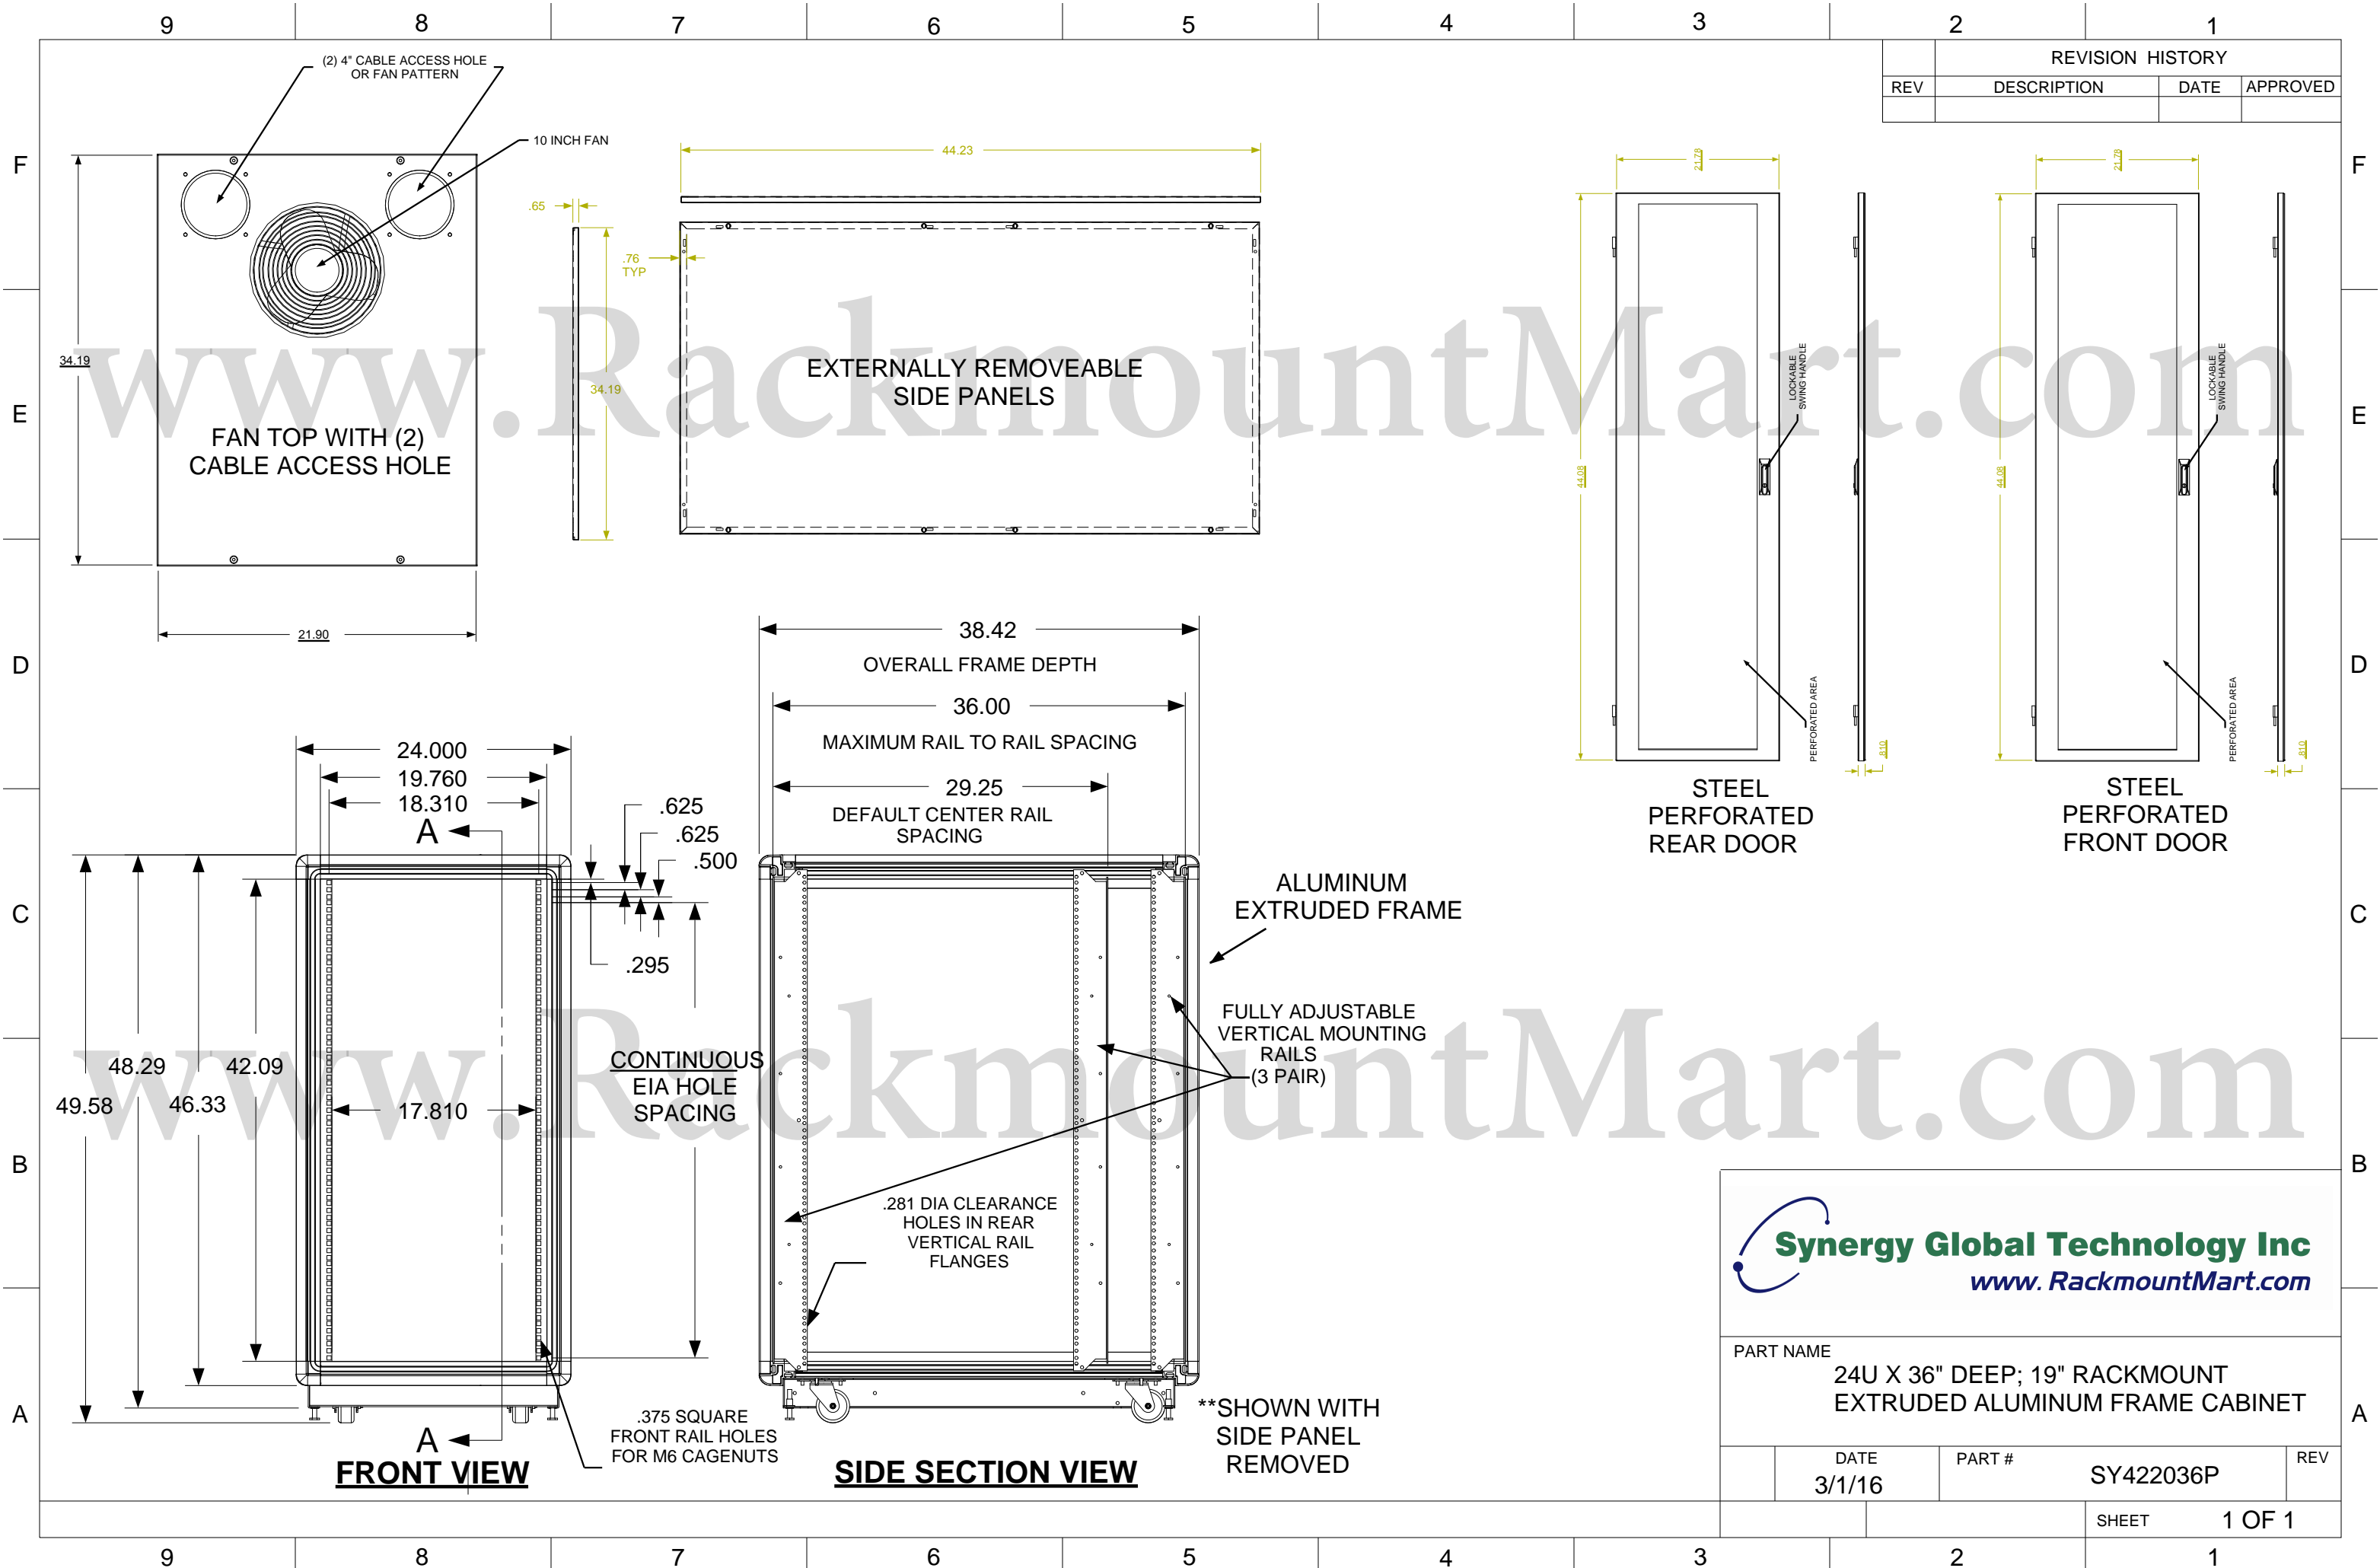

REVISION HISTORY			
REV	DESCRIPTION	DATE	APPROVED

Synergy Global Technology Inc
www.RackmountMart.com

PART NAME			
24U X 36" DEEP; 19" RACKMOUNT EXTRUDED ALUMINUM FRAME CABINET			
DATE	PART #	REV	
3/1/16	SY422036P		
SHEET		1 OF 1	