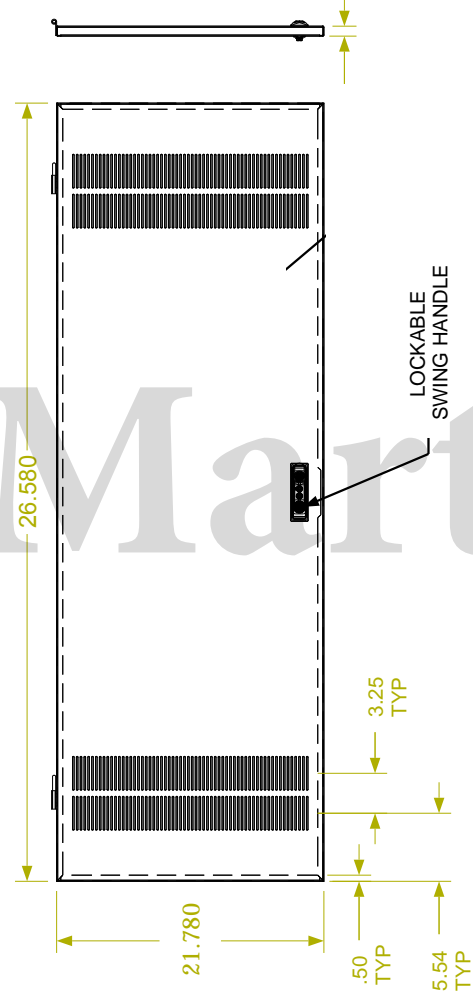

REVISION HISTORY			
REV	DESCRIPTION	DATE	APPROVED

F  
E  
D  
C  
B  
A

F  
E  
D  
C  
B  
A

ALUMINUM EXTRUDED FRAME

FULLY ADJUSTABLE VERTICAL MOUNTING RAILS (3 PAIR)

\*\*SHOWN WITH SIDE PANEL REMOVED

**Synergy Global Technology Inc**  
www.RackmountMart.com

PART NAME  
14U X 36" DEEP; 19" RACKMOUNT EXTRUDED ALUMINUM FRAME CABINET

DATE	PART #	REV
3/1/16	SY242036X	

9 8 7 6 5 4 3 2 1

9 8 7 6 5 4 3 2 1