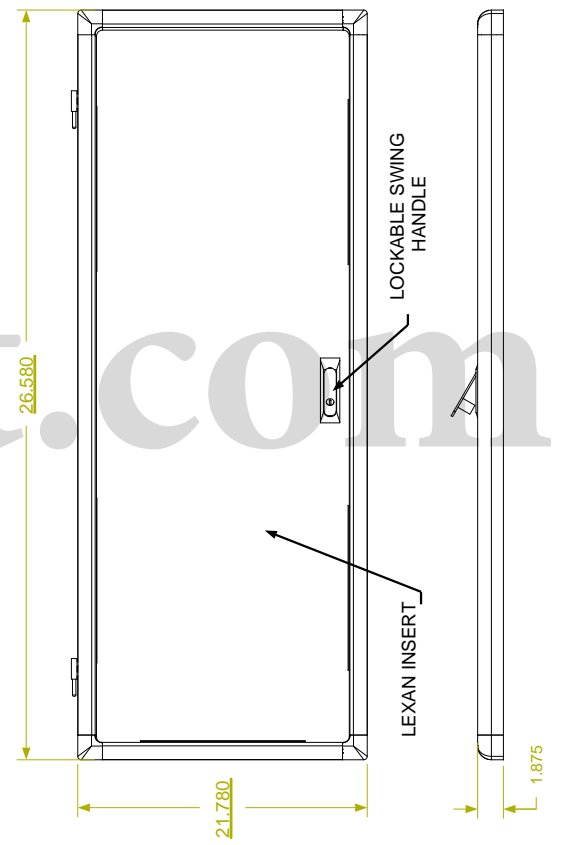

REVISION HISTORY			
REV	DESCRIPTION	DATE	APPROVED

F  
E  
D  
C  
B  
A

F  
E  
D  
C  
B  
A

ALUMINUM EXTRUDED FRAME

FULLY ADJUSTABLE VERTICAL MOUNTING RAILS (3 PAIR)

\*\*SHOWN WITH SIDE PANEL REMOVED

**Synergy Global Technology Inc**  
www.RackmountMart.com

PART NAME  
14U X 36" DEEP; 19" RACKMOUNT EXTRUDED ALUMINUM FRAME CABINET

DATE	PART #	REV
3/1/16	SY242036X	

9 8 7 6 5 4 3 2 1

9 8 7 6 5 4 3 2 1