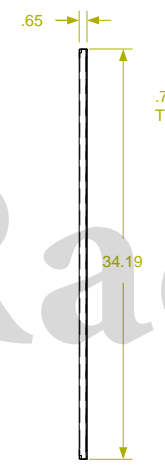

REVISION HISTORY			
REV	DESCRIPTION	DATE	APPROVED

F  
E  
D  
C  
B  
A

F  
E  
D  
C  
B  
A

ALUMINUM EXTRUDED FRAME

FULLY ADJUSTABLE VERTICAL MOUNTING RAILS (3 PAIR)

\*\*SHOWN WITH SIDE PANEL REMOVED

**Synergy Global Technology Inc**  
www.RackmountMart.com

PART NAME  
14U X 36" DEEP; 19" RACKMOUNT EXTRUDED ALUMINUM FRAME CABINET

DATE	PART #	REV
3/1/16	SY242036X	

9 8 7 6 5 4 3 2 1

9 8 7 6 5 4 3 2 1