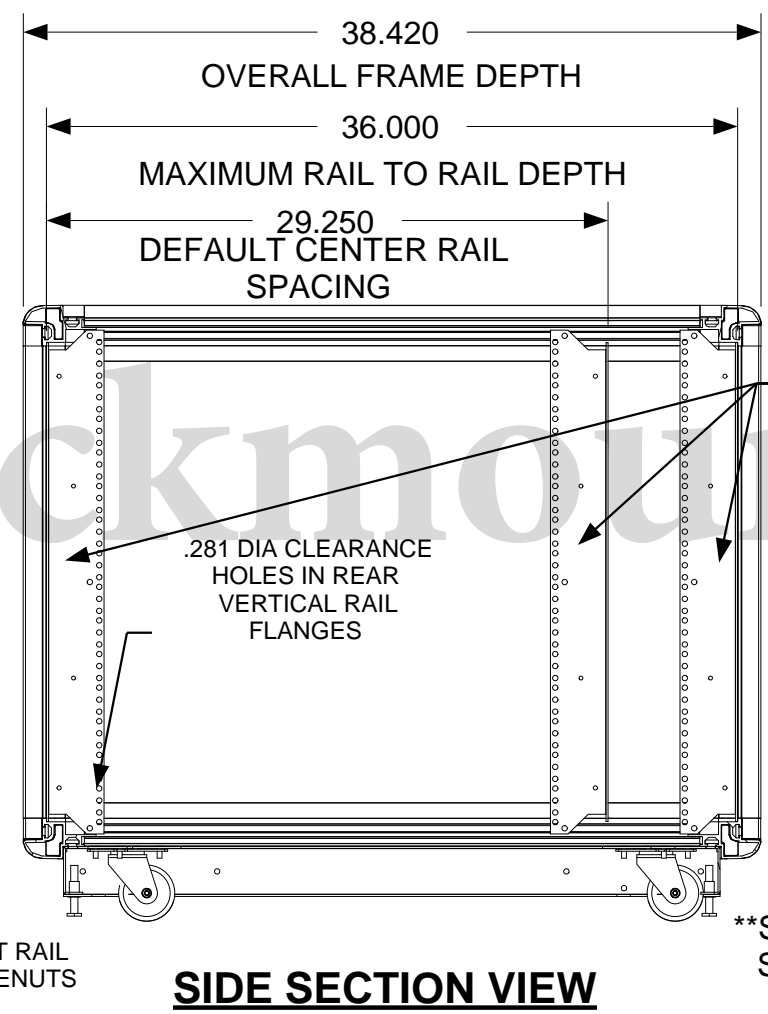

REVISION HISTORY			
REV	DESCRIPTION	DATE	APPROVED

F  
E  
D  
C  
B  
A

F  
E  
D  
C  
B  
A

ALUMINUM EXTRUDED FRAME

FULLY ADJUSTABLE VERTICAL MOUNTING RAILS (3 PAIR)

\*\*SHOWN WITH SIDE PANEL REMOVED

**Synergy Global Technology Inc**  
www.RackmountMart.com

PART NAME  
14U X 36" DEEP; 19" RACKMOUNT EXTRUDED ALUMINUM FRAME CABINET

DATE	PART #	REV
3/1/16	SY242036X	

9 8 7 6 5 4 3 2 1

9 8 7 6 5 4 3 2 1