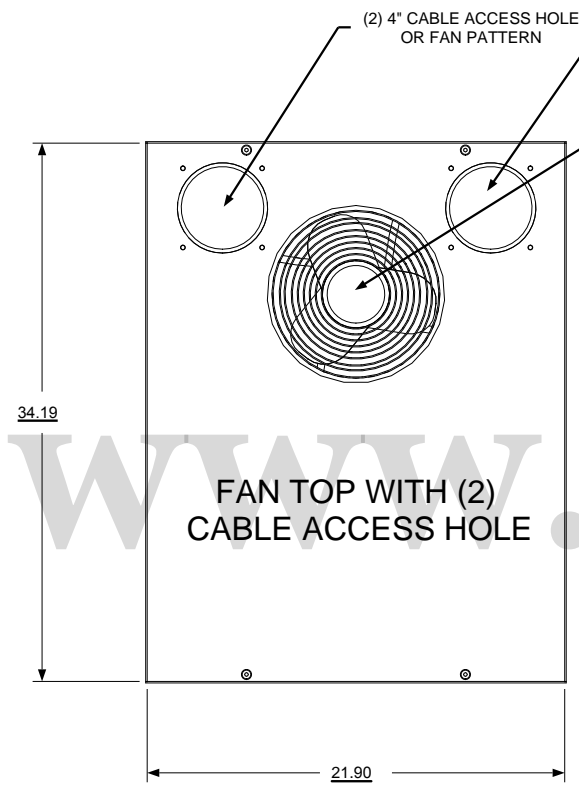

REVISION HISTORY			
REV	DESCRIPTION	DATE	APPROVED

F  
E  
D  
C  
B  
A

F  
E  
D  
C  
B  
A

ALUMINUM EXTRUDED FRAME

FULLY ADJUSTABLE VERTICAL MOUNTING RAILS (3 PAIR)

\*\*SHOWN WITH SIDE PANEL REMOVED

**Synergy Global Technology Inc**  
www.RackmountMart.com

PART NAME  
14U X 36" DEEP; 19" RACKMOUNT EXTRUDED ALUMINUM FRAME CABINET

DATE	PART #	REV
3/1/16	SY242036X	

9 8 7 6 5 4 3 2 1

9 8 7 6 5 4 3 2 1