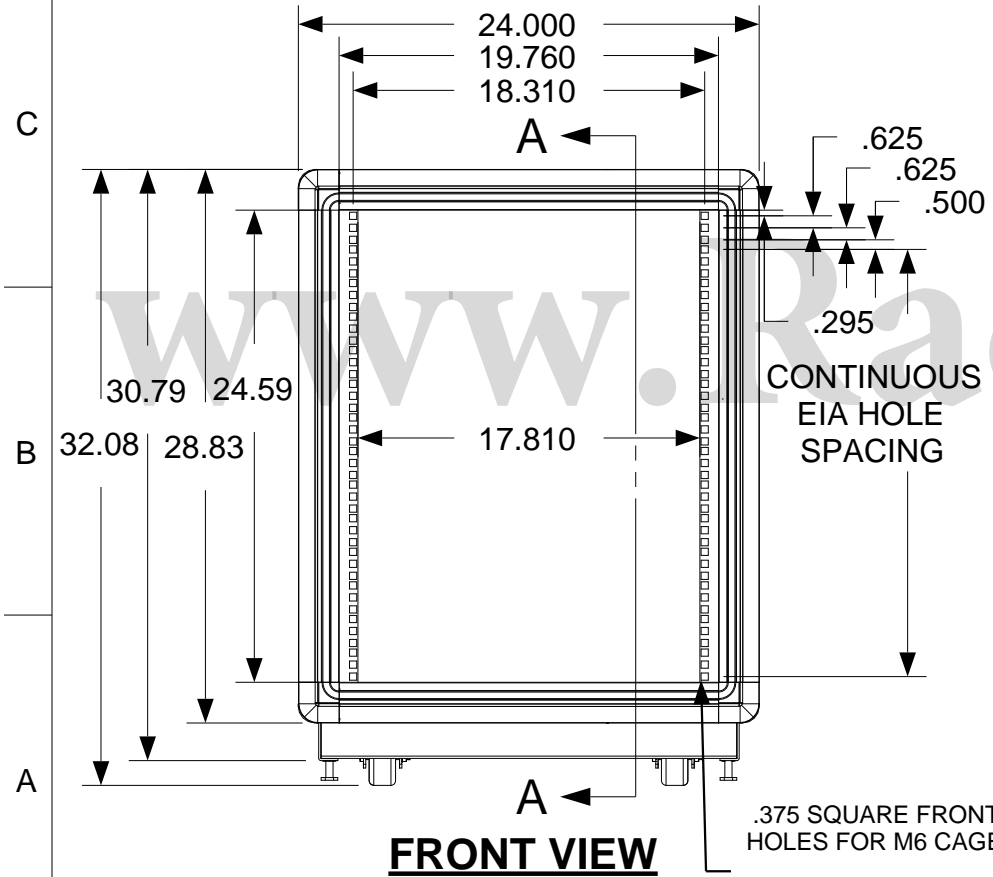

REVISION HISTORY			
REV	DESCRIPTION	DATE	APPROVED

F  
E  
D  
C  
B  
A

F  
E  
D  
C  
B  
A

ALUMINUM EXTRUDED FRAME

FULLY ADJUSTABLE VERTICAL MOUNTING RAILS (3 PAIR)

\*\*SHOWN WITH SIDE PANEL REMOVED

**Synergy Global Technology Inc**  
www.RackmountMart.com

PART NAME  
14U X 36" DEEP; 19" RACKMOUNT EXTRUDED ALUMINUM FRAME CABINET

DATE	PART #	REV
3/1/16	SY242036X	

9 8 7 6 5 4 3 2 1

9 8 7 6 5 4 3 2 1