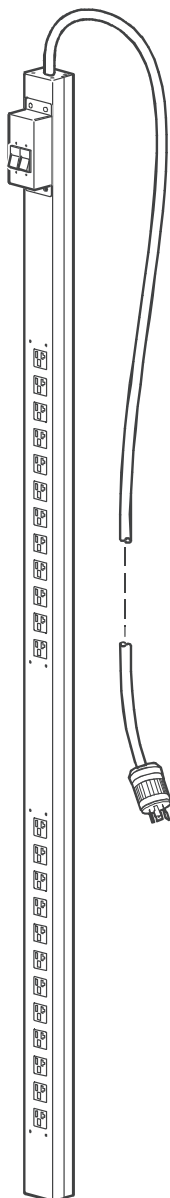

Overview

Outlets. The Rack PDU has twenty-four NEMA 5-20 outlets.

Power cord. The 10-foot (3.05-meter) power cord terminates with a NEMA L5-30 connector.

Specifications

Electrical

Input connector	NEMA L5-30 plug
Output connectors	24–NEMA 5-20 outlets
Nominal input voltage	120 VAC
Acceptable input voltage	± 10% of normal voltage
Input frequency	50/60 Hz

Physical

Size (H × W × D)	63.75 x 2.19 x 1.73 in (161.92 x 5.56 x 4.39 cm)
Shipping Dimensions (H × W × D)	84.00 x 6.00 x 5.00 in (213.36 x 15.24 x 12.7 cm)
Weight	12.25 lb (5.56 kg)

Environmental

Elevation (above MSL)	
Operating	0–15,000 ft (0–4500 m)
Storage	0–50,000 ft (0–15 000 m)
Temperature	
Operating	23 to 115° F (–5 to 45° C)
Storage	–13 to 149° F (–25 to 65° C)
Humidity	
Operating	5–95% RH non-condensing
Storage	5–95% RH non-condensing