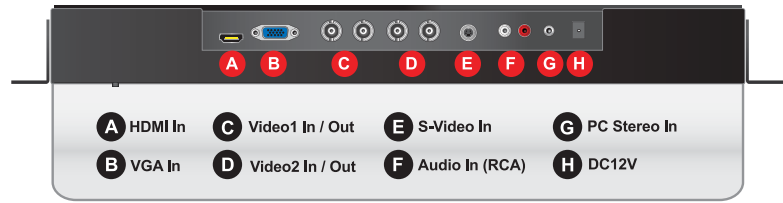

INPUT INTERFACE