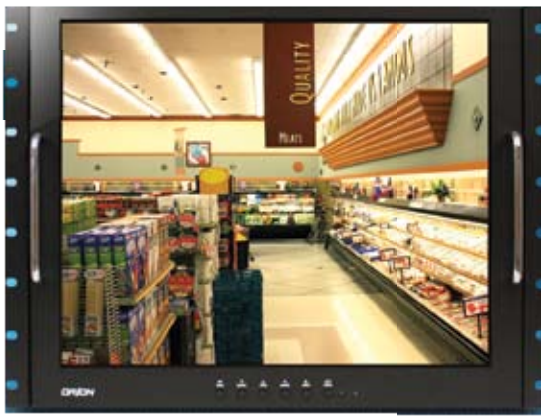

LCDR8U19-13 8U Tiltable Rack Mount 19" LCD with LED Backlight Display

24 X 7 X 365

FEATURES

- » Industrial Electronic Galvanized Iron Cabinet
- » LED Backlight Unit
- » 1280 x 1024 @ 75Hz Resolution, 350 Nits, 1000:1 Contrast Ratio
- » BNC Video 2 In / 2 Out, S-Video 1 In, HDMI In 1 In, VGA 1 In, Audio 1 In, PC Stereo 1 In
- » 3D Motion Adaptive Deinterlacer / Noise Reduction
- » 1W x 2 Built-In Speakers
- » 8U Rack Mounting Form Factor

SPECIFICATIONS

Display	
Screen Size	19 Inch
Backlight Unit	LED BLU
Max. Resolution	1280 x 1024 @ 75Hz
Pixel Pitch	0.294 x 0.294mm
Brightness	350cd/m ²
Contrast Ratio	1000 : 1
Aspect Ratio	5 : 4
Viewing Angle (H/V)	170° / 160°
Display Color	16.7 Million
Response Time	< 5ms
Video System	NTSC / PAL
Interface	
Video In / Out (BNC Type)	2 In / 2 Out
HDMI In	1 In
S-Video In	1 In
VGA In (15Pin D-Sub)	1 In
Audio In (RCA Type)	1 In
PC Stereo In	1 In
Transmitter	
Remote Control	Yes
Audio	
Built-in Speakers	Yes (1W x 2)
Features	
Filter Type	3D Motion Adaptive De-interlacer
Noise Reduction	Yes
Multi Language	English, Spanish, French, German, Italian
General	
Outline Dimension (W x H x D)	18.98" x 13.90" x 2.87"
Net Weight	5.8Kg (12.79 lbs)
Material / Color	Electronic galvanized iron / Black
Tilt Function	Yes
Consumption: < On	< 20W
	AC100 ~ 240V(50/60Hz)
Electrical Ratings	DC12V / 3.5A
Operating Temperature	0° ~ 40° C / 32° ~ 104° F
Storage Temperature	-20° ~ 60° C / -4° ~ 140° F
Mounts	
VESA™ Mount Size	100 x 100mm
Wall	SYWB-5, SYWB-10, SYWB-30, SYWB-31
Ceiling	SYCMK-01
Form Factor	8U Rack Mounting
Mount Type	Tilttable Rack Mount

*Design and specifications are subject to change without notice

TILT CAPABILITY

LCDR8U19-13 has flexible tilttable rack mount capability

INPUT INTERFACE

DIMENSIONS

OTHER VIEW

OPTIONAL MOUNTS