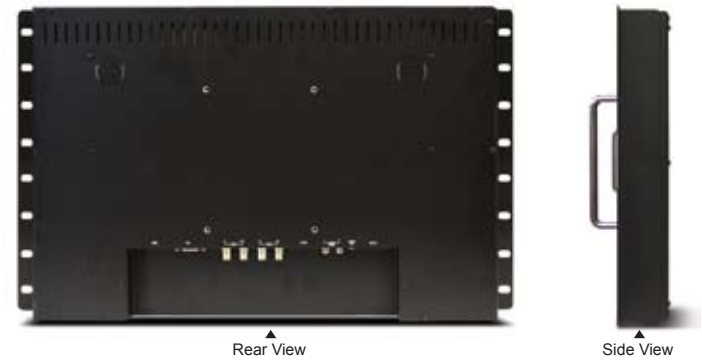

SPECIFICATIONS

Display	
Screen Size	19 Inch
Backlight Unit	LED BLU
Max. Resolution	1280 x 1024 @ 75Hz
Pixel Pitch	0.294 x 0.294mm
Brightness	350cd/m²
Contrast Ratio	1000 : 1
Aspect Ratio	5 : 4
Viewing Angle (H/V)	170° / 160°
Display Color	16.7 Million
Response Time	< 5ms
Video System	NTSC / PAL
Interface	
Video In / Out (BNC Type)	2 In / 2 Out
HDMI In	1 In
S-Video In	1 In
VGA In (15Pin D-Sub)	1 In
Audio In (RCA Type)	1 In
PC Stereo In	1 In
Transmitter	
Remote Control	Yes
Audio	
Built-in Speakers	Yes (1W x 2)
Features	
Filter Type	3D Motion Adaptive De-interlacer
Noise Reduction	Yes
Multi Language	English, Spanish, French, German, Italian
General	
Outline Dimension (W x H x D)	18.98" x 13.90" x 2.87"
Net Weight	5.8Kg (12.79 lbs)
Material / Color	Electronic galvanized iron / Black
Tilt Function	Yes
Consumption: < On	< 20W
	AC100 ~ 240V(50/60Hz)
Electrical Ratings	DC12V / 3.5A
Operating Temperature	0° ~ 40° C / 32° ~ 104° F
Storage Temperature	-20° ~ 60° C / -4° ~ 140° F
Mounts	
VESA™ Mount Size	100 x 100mm
Wall	SYWB-5, SYWB-10, SYWB-30, SYWB-31
Ceiling	SYCMK-01
Form Factor	8U Rack Mounting
Mount Type	Tilttable Rack Mount

TILT CAPABILITY

LCDR8U19-13 has flexible tilttable rack mount capability

INPUT INTERFACE

DIMENSIONS

OTHER VIEW

OPTIONAL MOUNTS