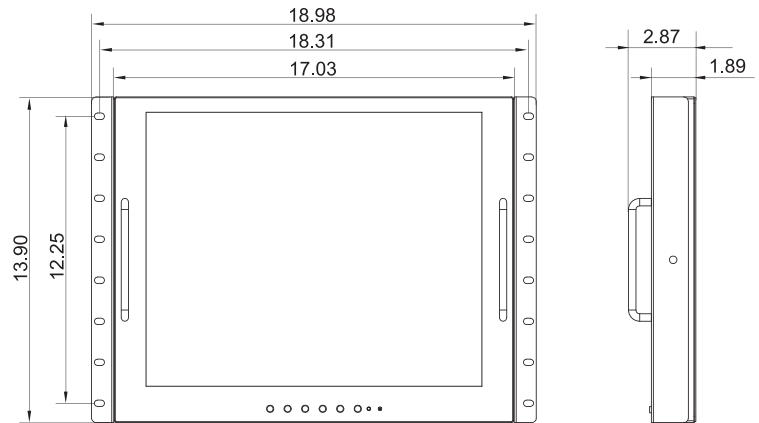

DIMENSIONS