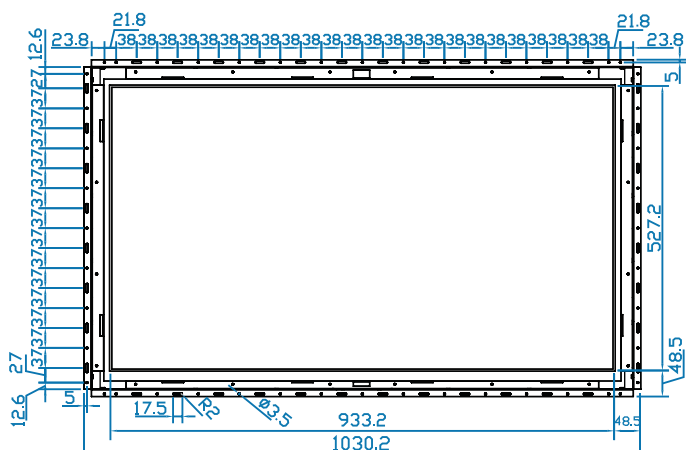

Specifications

• LCD Panel

Manufacturer :	LG
Size (diagonal) :	42" Widescreen TFT
Max resolution :	1920 x 1080
Brightness (cd/m2) :	360
Backlight :	LED
Colors :	16.7 M
Contrast ratio (typ) :	1400 : 1
Viewing angle (H/V) :	178° x 178°
Active area (mm) :	930 x 523
MTBF (hrs) :	50,000
Signal input :	HDMI / DVI-D / VGA / S-Video / RCA

• Dimensions

Product : 1030.2 x 80.8 x 624.2 mm / 40.6 x 3.2 x 24.6 inch

Diagrams (mm)

Front View

Side View

Rear View

**Dimension will be changed if Multi-touch required