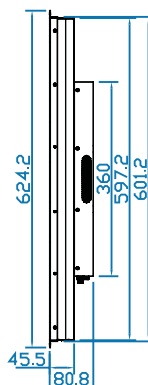

Specifications

• LCD Panel

Manufacturer :	LG
Size (diagonal) :	42" Widescreen TFT
Max resolution :	1920 x 1080
Brightness (cd/m2) :	360
Backlight :	LED
Colors :	16.7 M
Contrast ratio (typ) :	1400 : 1
Viewing angle (H/V) :	178° x 178°
Active area (mm) :	930 x 523
MTBF (hrs) :	50,000
Signal input :	HDMI / DVI-D / VGA / S-Video / RCA

• Dimensions

Product : 1030.2 x 80.8 x 624.2 mm / 40.6 x 3.2 x 24.6 inch

Diagrams (mm)

Front View

Side View

Rear View

**Dimension will be changed if Multi-touch required