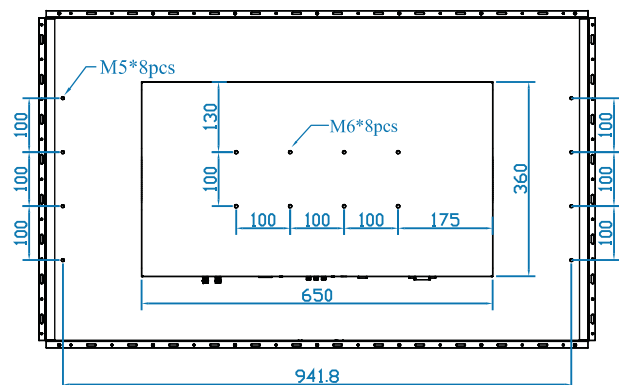

Specifications

• LCD Panel

Manufacturer :	LG
Size (diagonal) :	42" Widescreen TFT
Max resolution :	1920 x 1080
Brightness (cd/m2) :	360
Backlight :	LED
Colors :	16.7 M
Contrast ratio (typ) :	1400 : 1
Viewing angle (H/V) :	178° x 178°
Active area (mm) :	930 x 523
MTBF (hrs) :	50,000
Signal input :	HDMI / DVI-D / VGA / S-Video / RCA

• Dimensions

Product : 1030.2 x 80.8 x 624.2 mm / 40.6 x 3.2 x 24.6 inch

Diagrams (mm)

Front View

Side View

Rear View

**Dimension will be changed if Multi-touch required