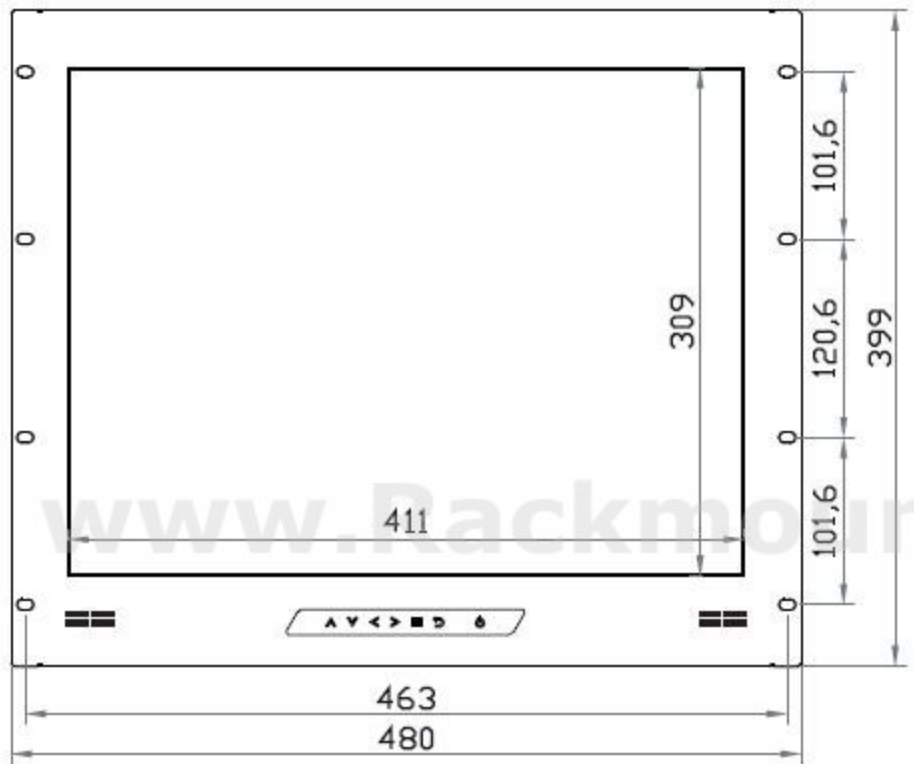

# Dimension - Lcdr9U20-01

Side View

Bottom View

UNIT : mm  
 1mm = 0.03937 inch