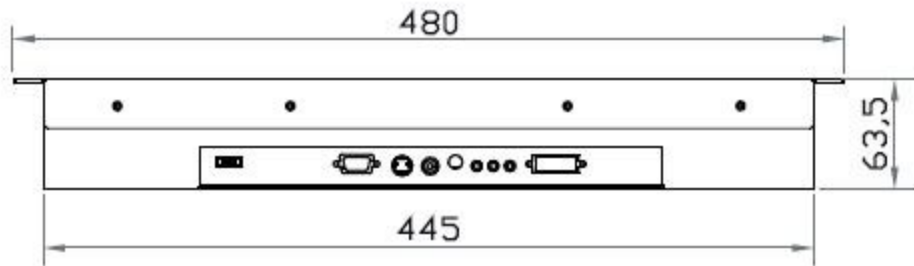

# Dimension - Lcdr9U20-01

Side View

Bottom View

UNIT : mm  
 1mm = 0.03937 inch