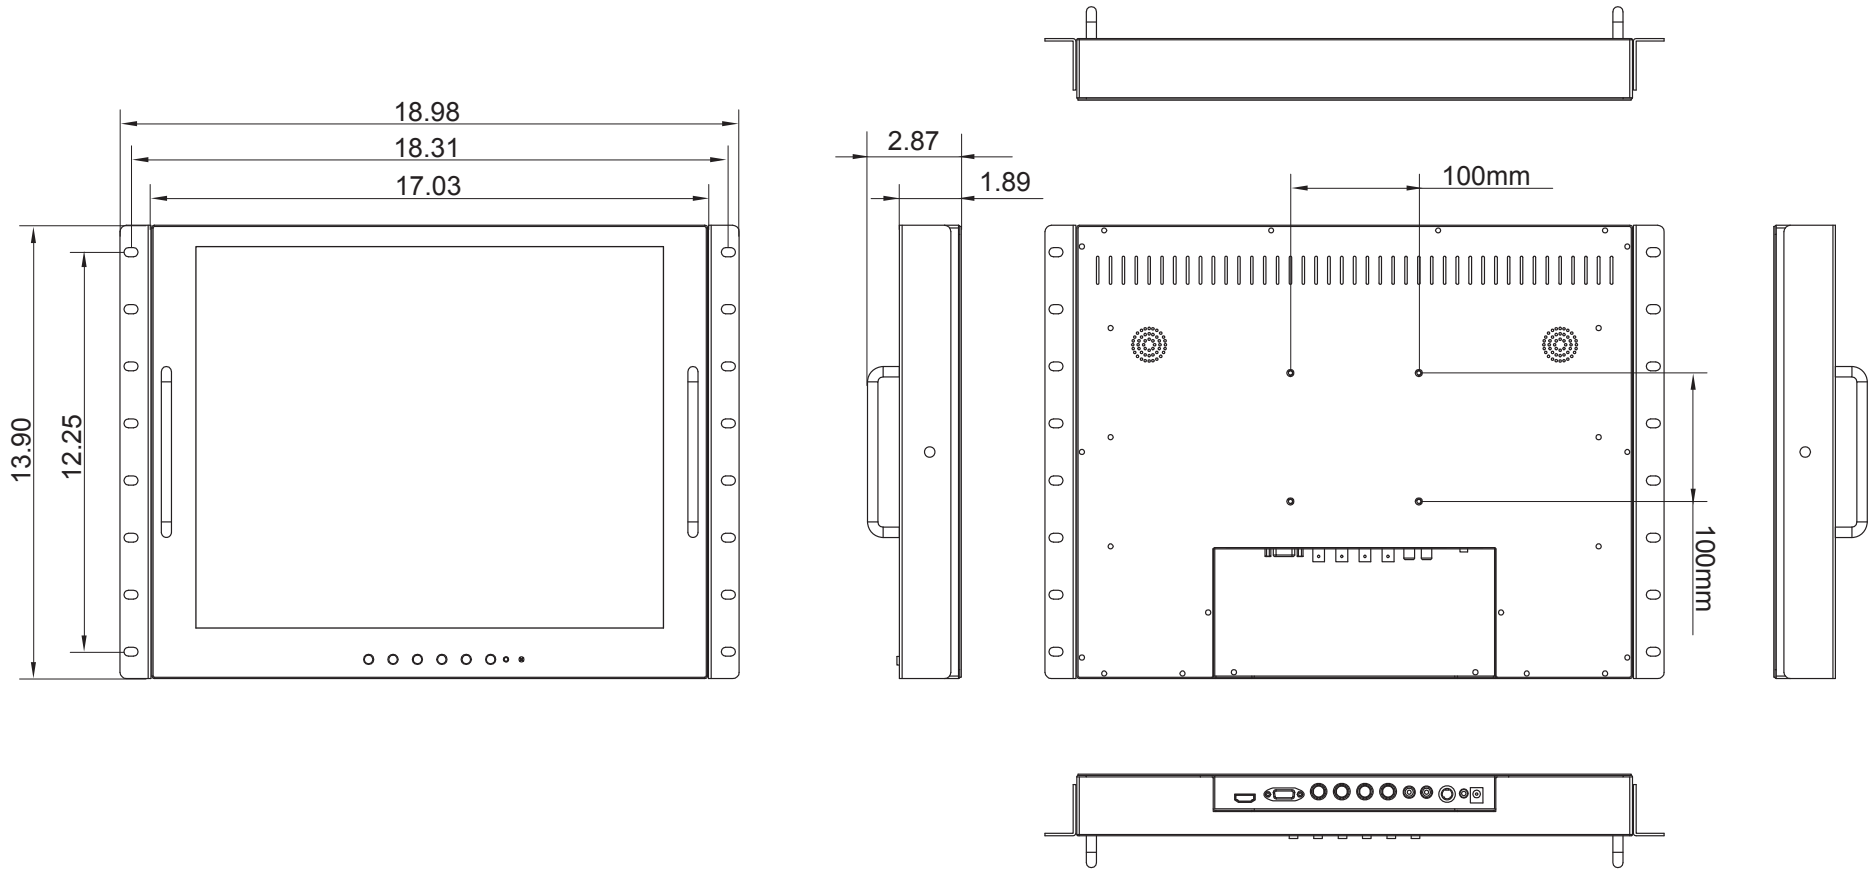

LCDR8U19-13 8U Tiltable Rack Mount 19" LCD with LED Backlight Display

MODEL NAME

19RCR

PRODUCT DIMENSION

18.98 W x 2.87 D x 13.90 H

(Inch)