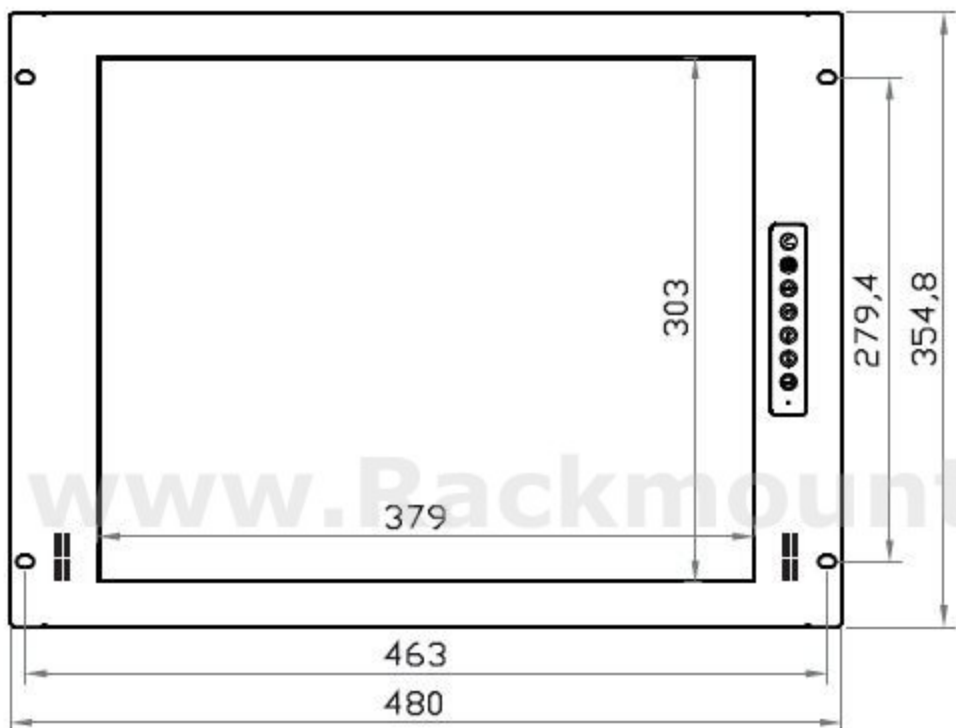

# Dimension - Lcdr8U19-02

Side View

Bottom View

UNIT : mm  
1mm = 0.03937 inch