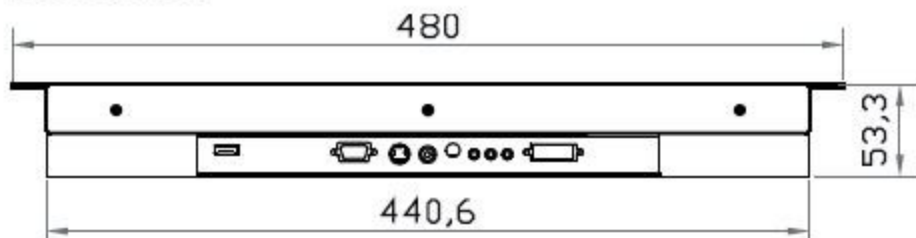

# Dimension - Lcdr8U19-02

Side View

Bottom View

UNIT : mm  
1mm = 0.03937 inch