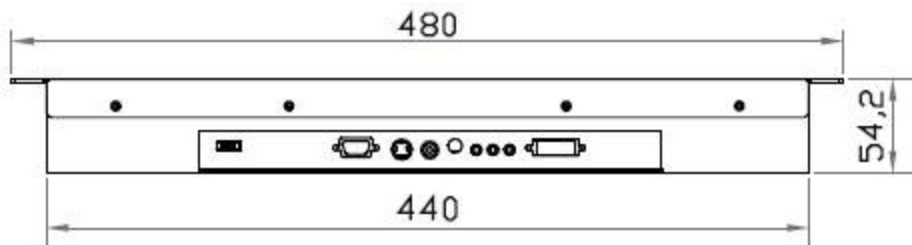

# Dimension - Lcdr7U17-02

Side View

Bottom View

UNIT : mm

1mm = 0.03937 inch