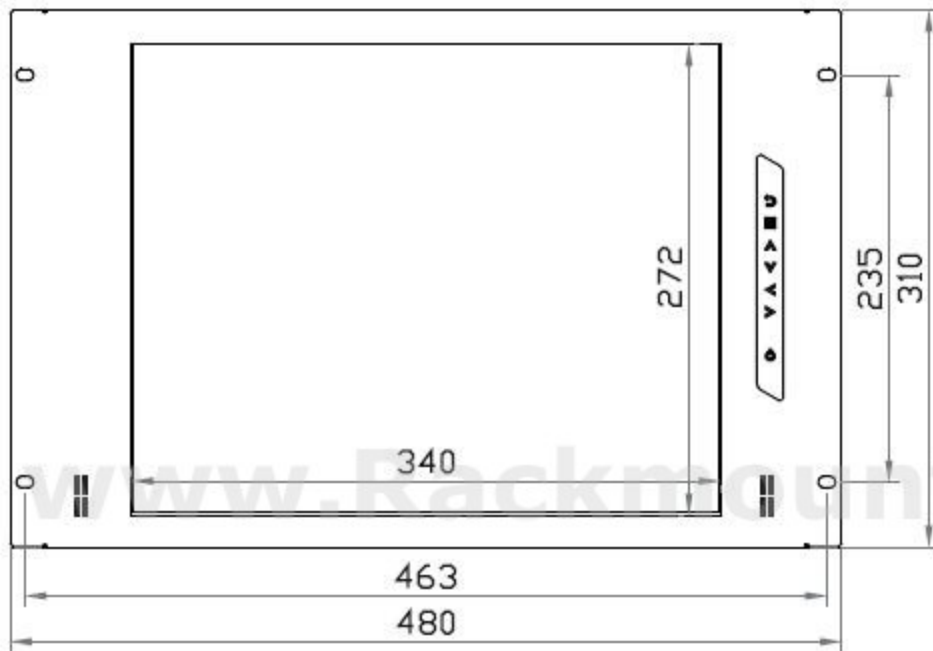

Front View

# Dimension - Lcdr7U17-02

Side View

Bottom View

UNIT : mm

1mm = 0.03937 inch