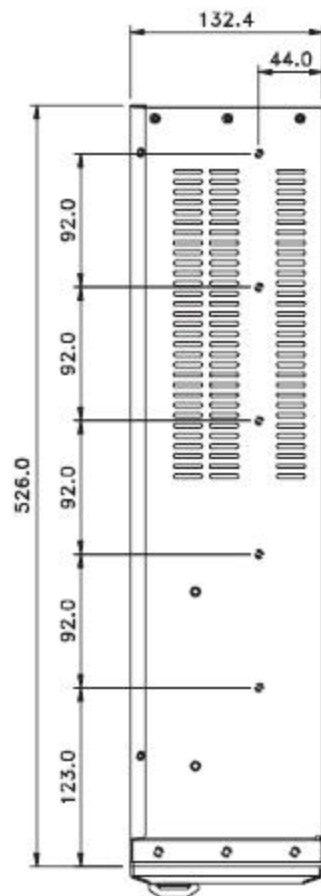

# Dimension

# RM3013

Left-side View

Top View

Right-side View

Rear out-side view

Front in-side view

MINI REDUNDANT POWER

Front out-side view