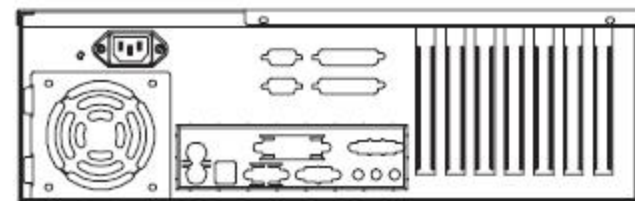

# Dimension

# RM3013

Left-side View

Top View

Right-side View

Rear out-side view

Front in-side view

MINI REDUNDANT POWER

Front out-side view