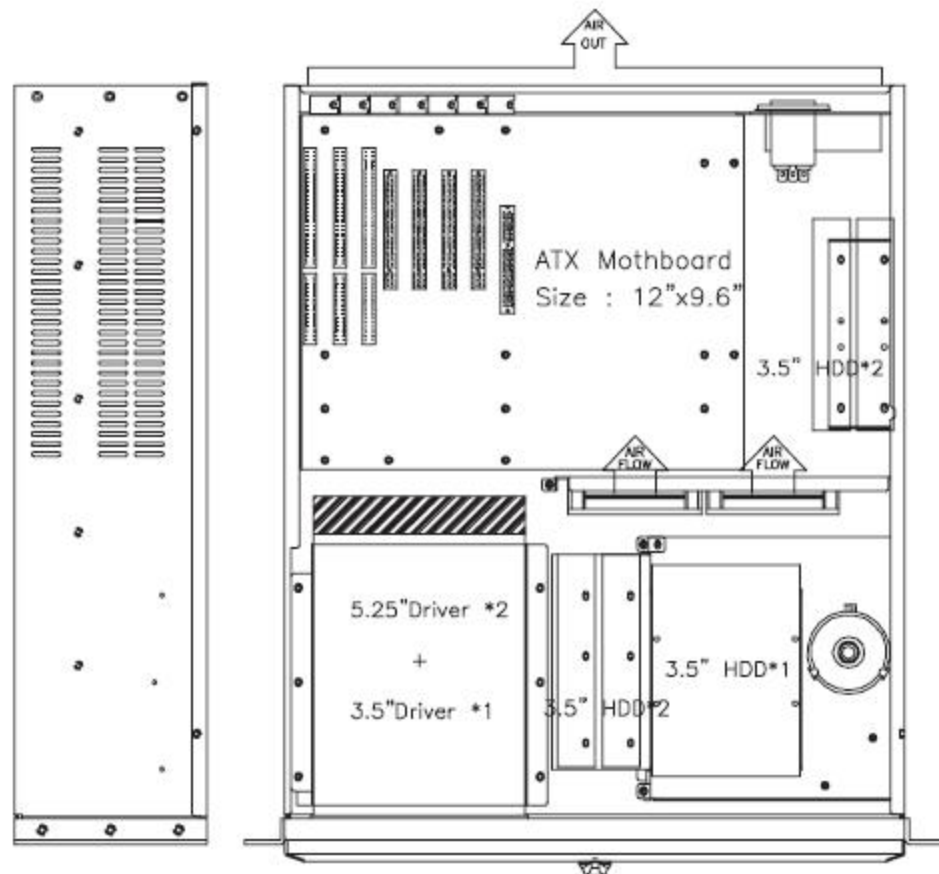

# Dimension

# RM3013

Left-side View

Top View

Right-side View

Rear out-side view

Front in-side view

MINI REDUNDANT POWER

Front out-side view