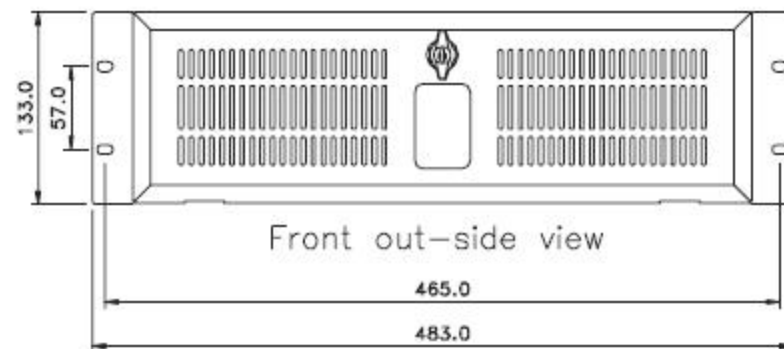

# Dimension

# RM3013

Left-side View

Top View

Right-side View

Rear out-side view

Front in-side view

MINI REDUNDANT POWER

Front out-side view