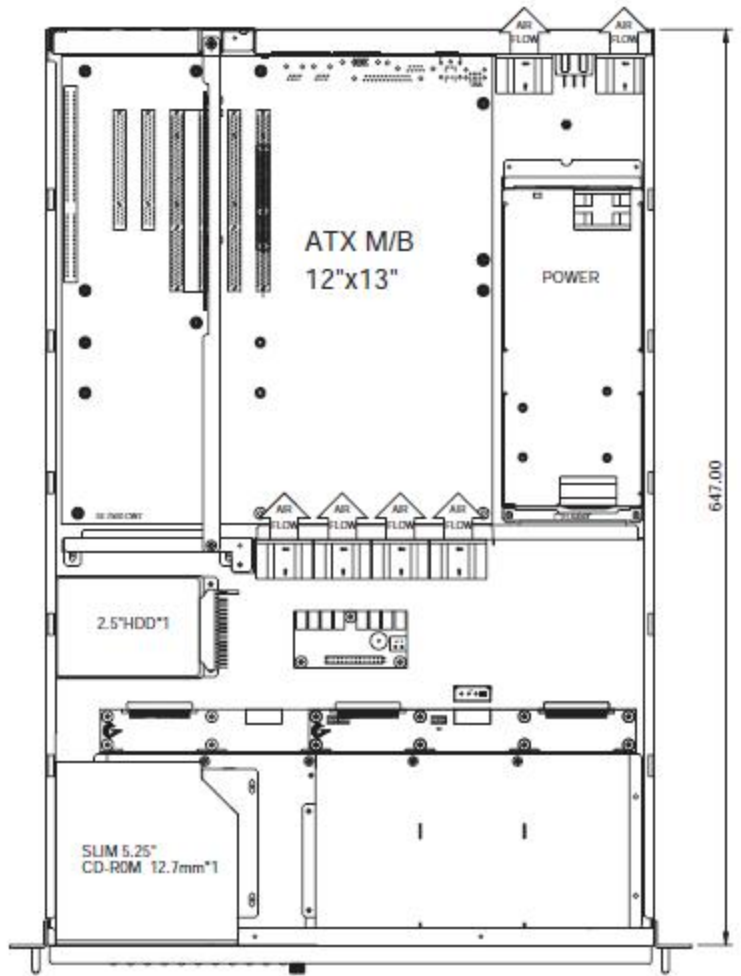

# Dimension

# RM1027

Left-side View

Top View

Right-side View

Rear view

Front in-side view

2.5HDD x 8

Front out-side view