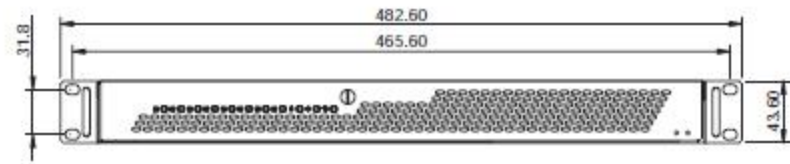

# Dimension

# RM1027

Left-side View

Top View

Right-side View

Rear view

Front in-side view

2.5HDD x 8

Front out-side view