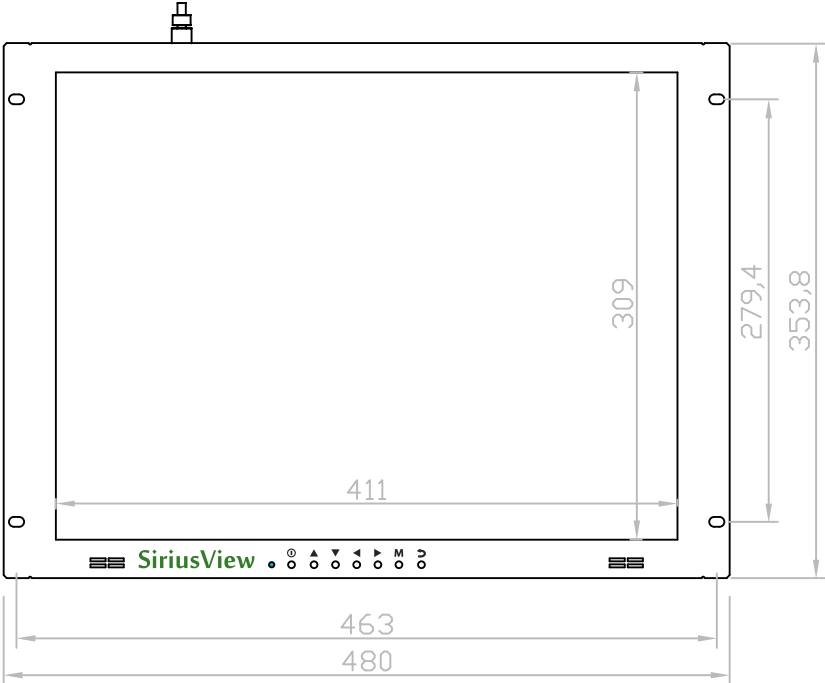

Unit : mm

Top View

Front View

Left-side View

Model: LCDR8U20-09

Model: Lcdr8U20-09

Unit : mm