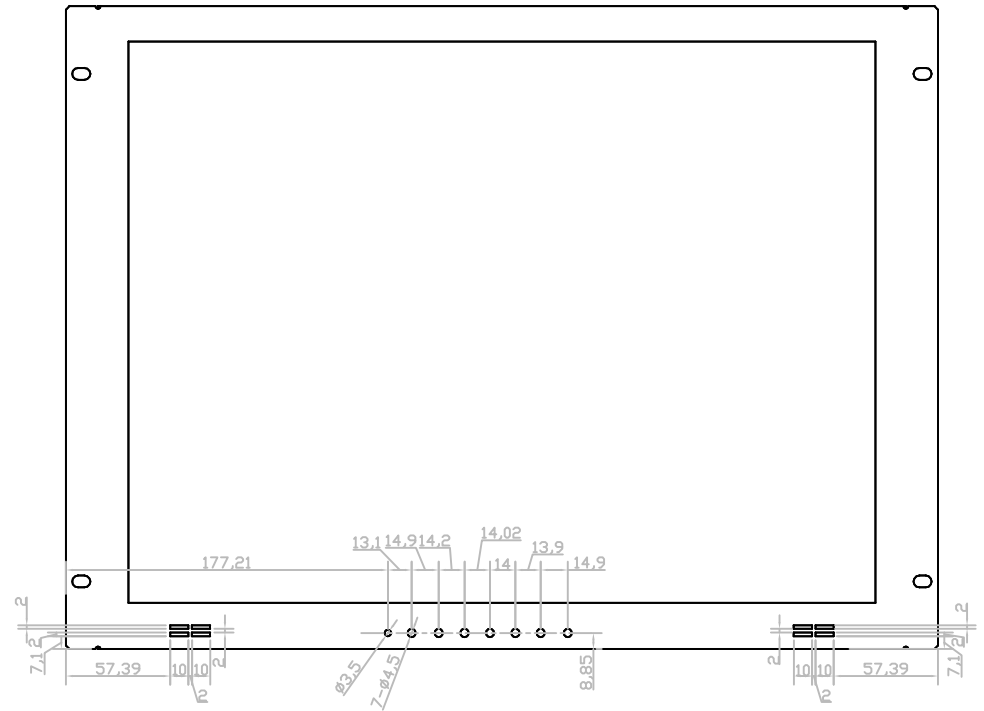

Unit : mm

Top View

Front View

Left-side View

Model: LCDR8U20-09

Model: Lcdr8U20-09

Unit : mm