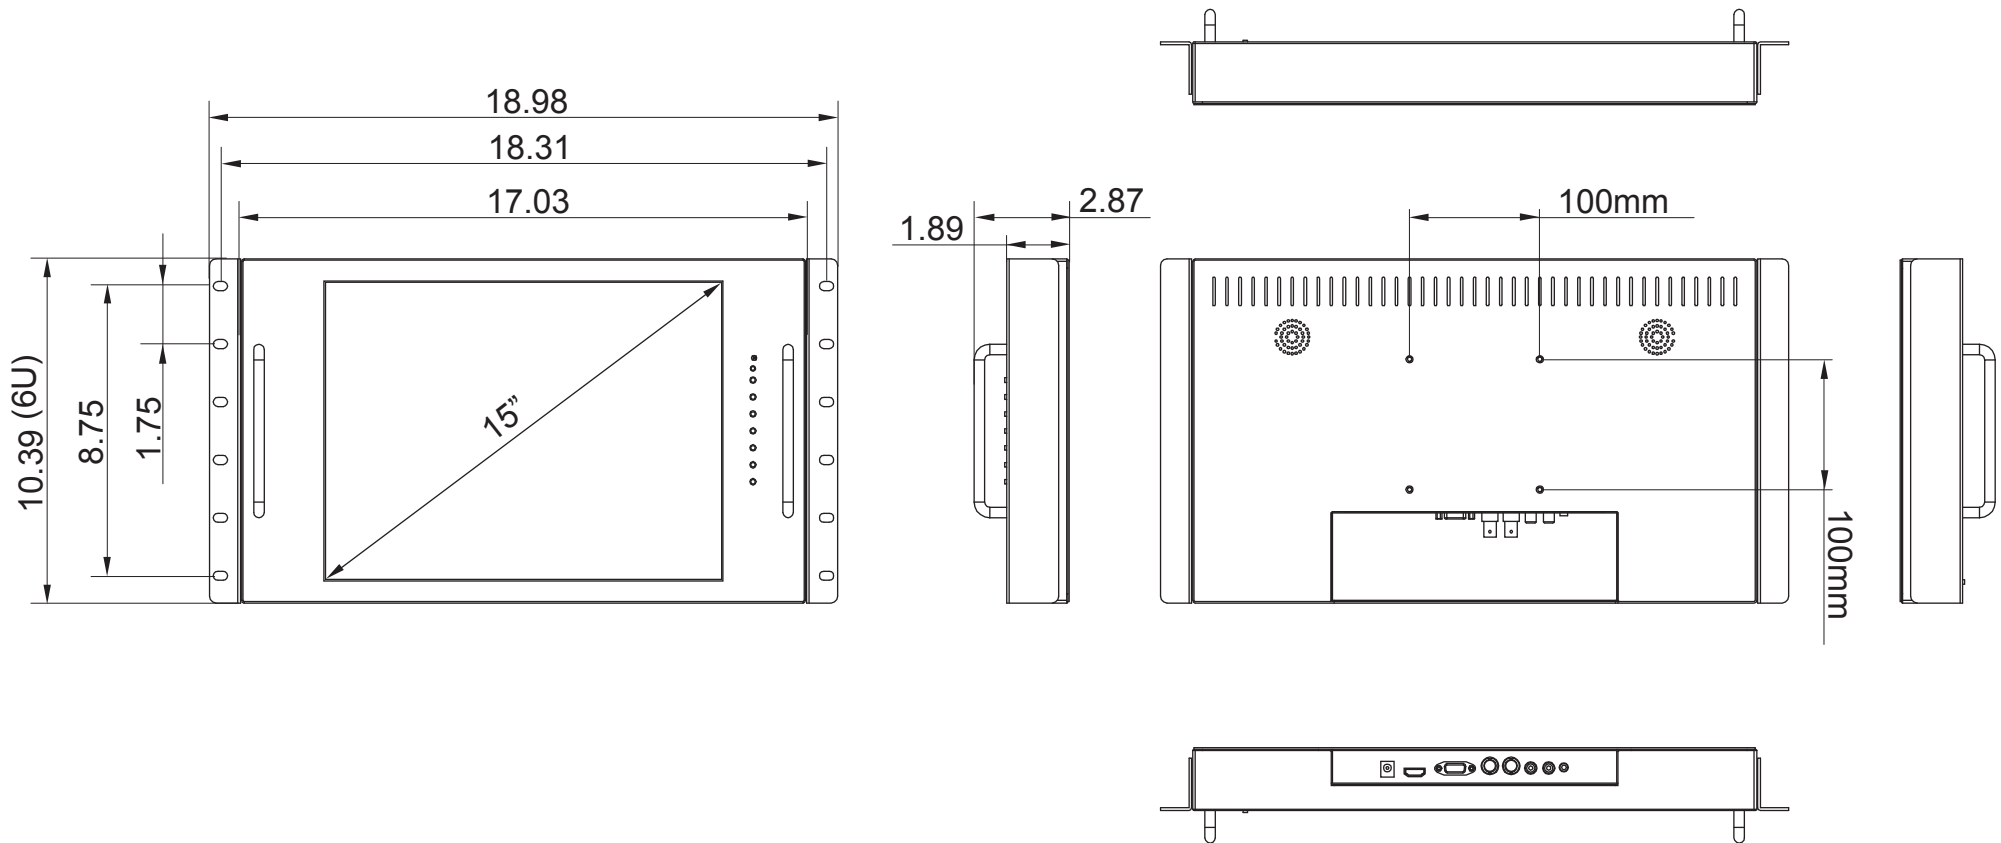

UNIT: INCH

MODEL NAME

LCDR6U15-04

PRODUCT DIMENSION

18.98 W x 2.87 D x 10.39 H

(Inch)