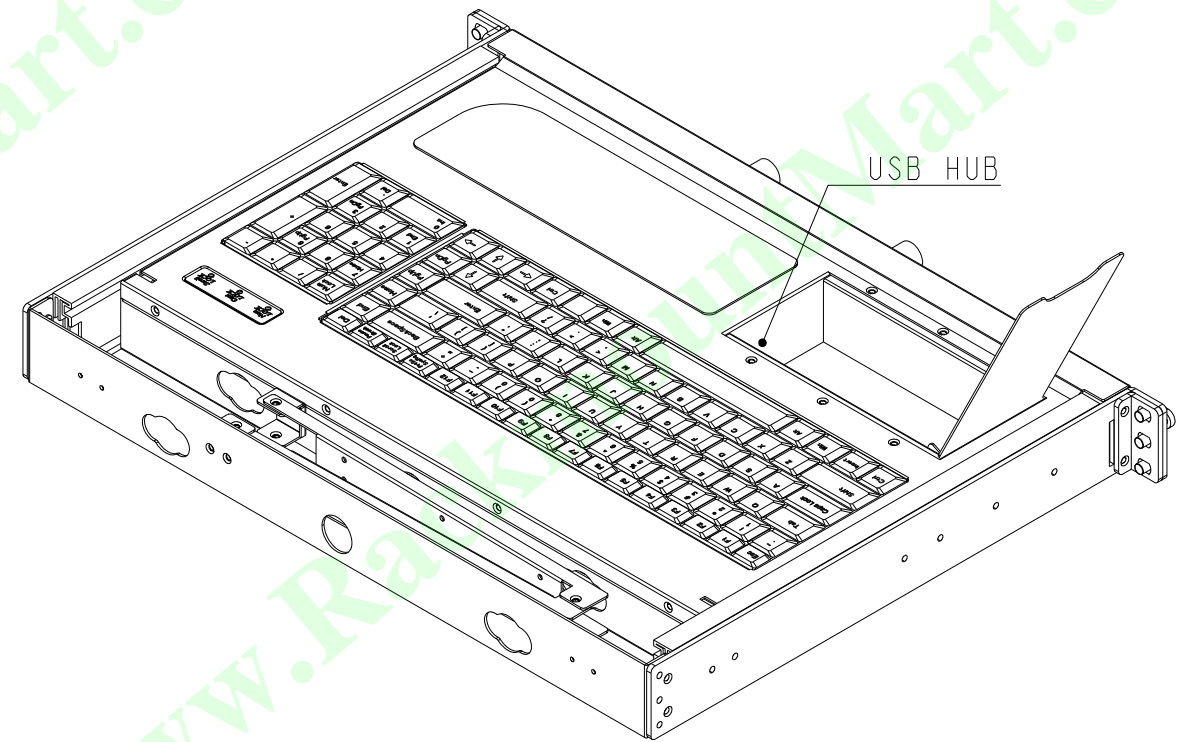

suggested mouse dimension:
150 x 65 x 42 mm

Unit = mm

LCDK4001