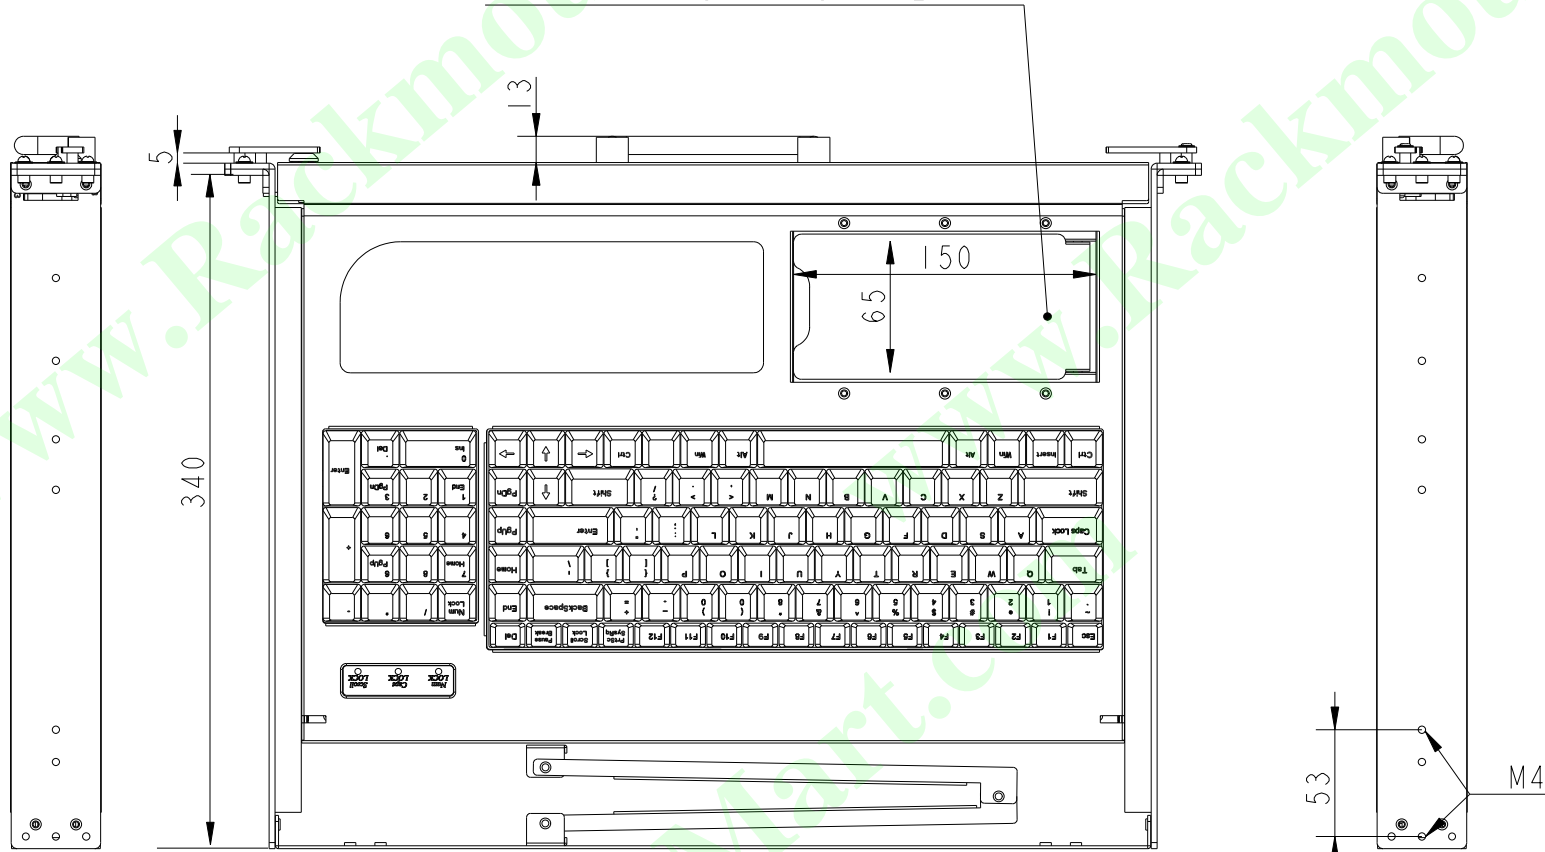

suggested mouse dimension:
150 x 65 x 42 mm

Unit = mm

LCDK4001