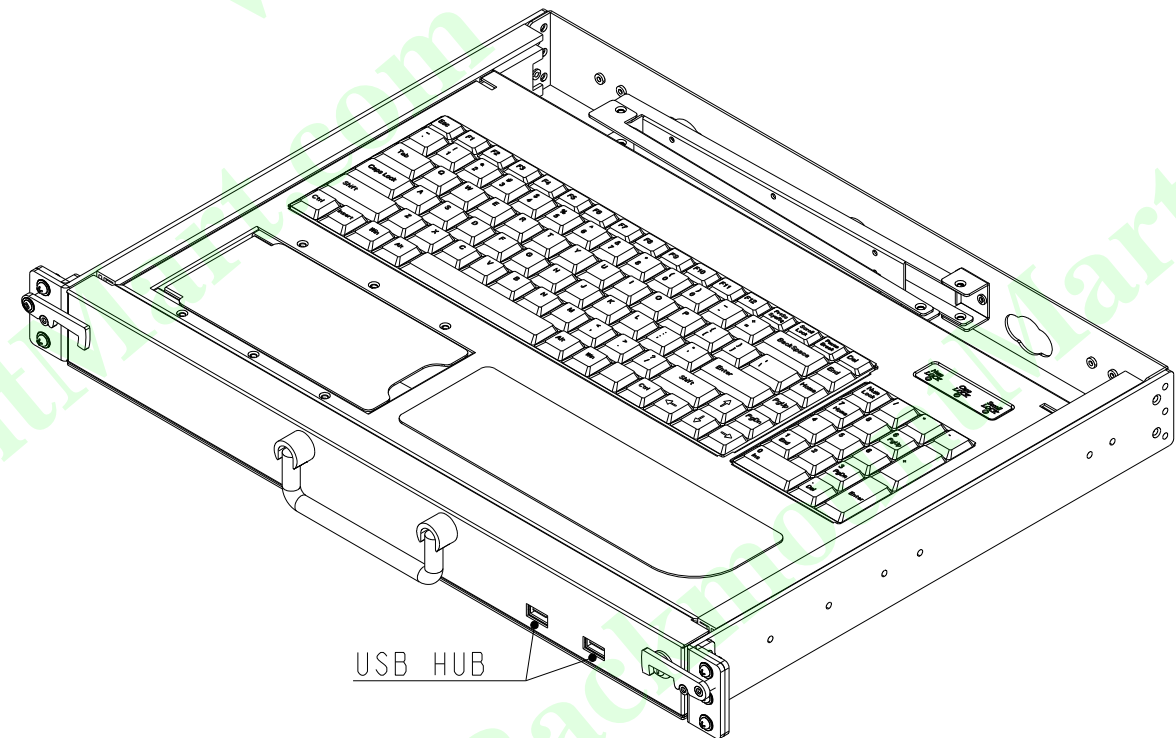

suggested mouse dimension:
150 x 65 x 42 mm

Unit = mm

LCDK4001