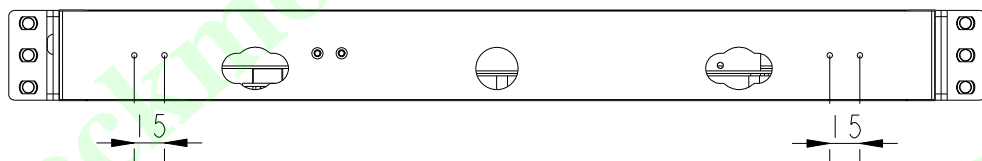

suggested mouse dimension:
150 x 65 x 42 mm

Unit = mm

LCDK4001