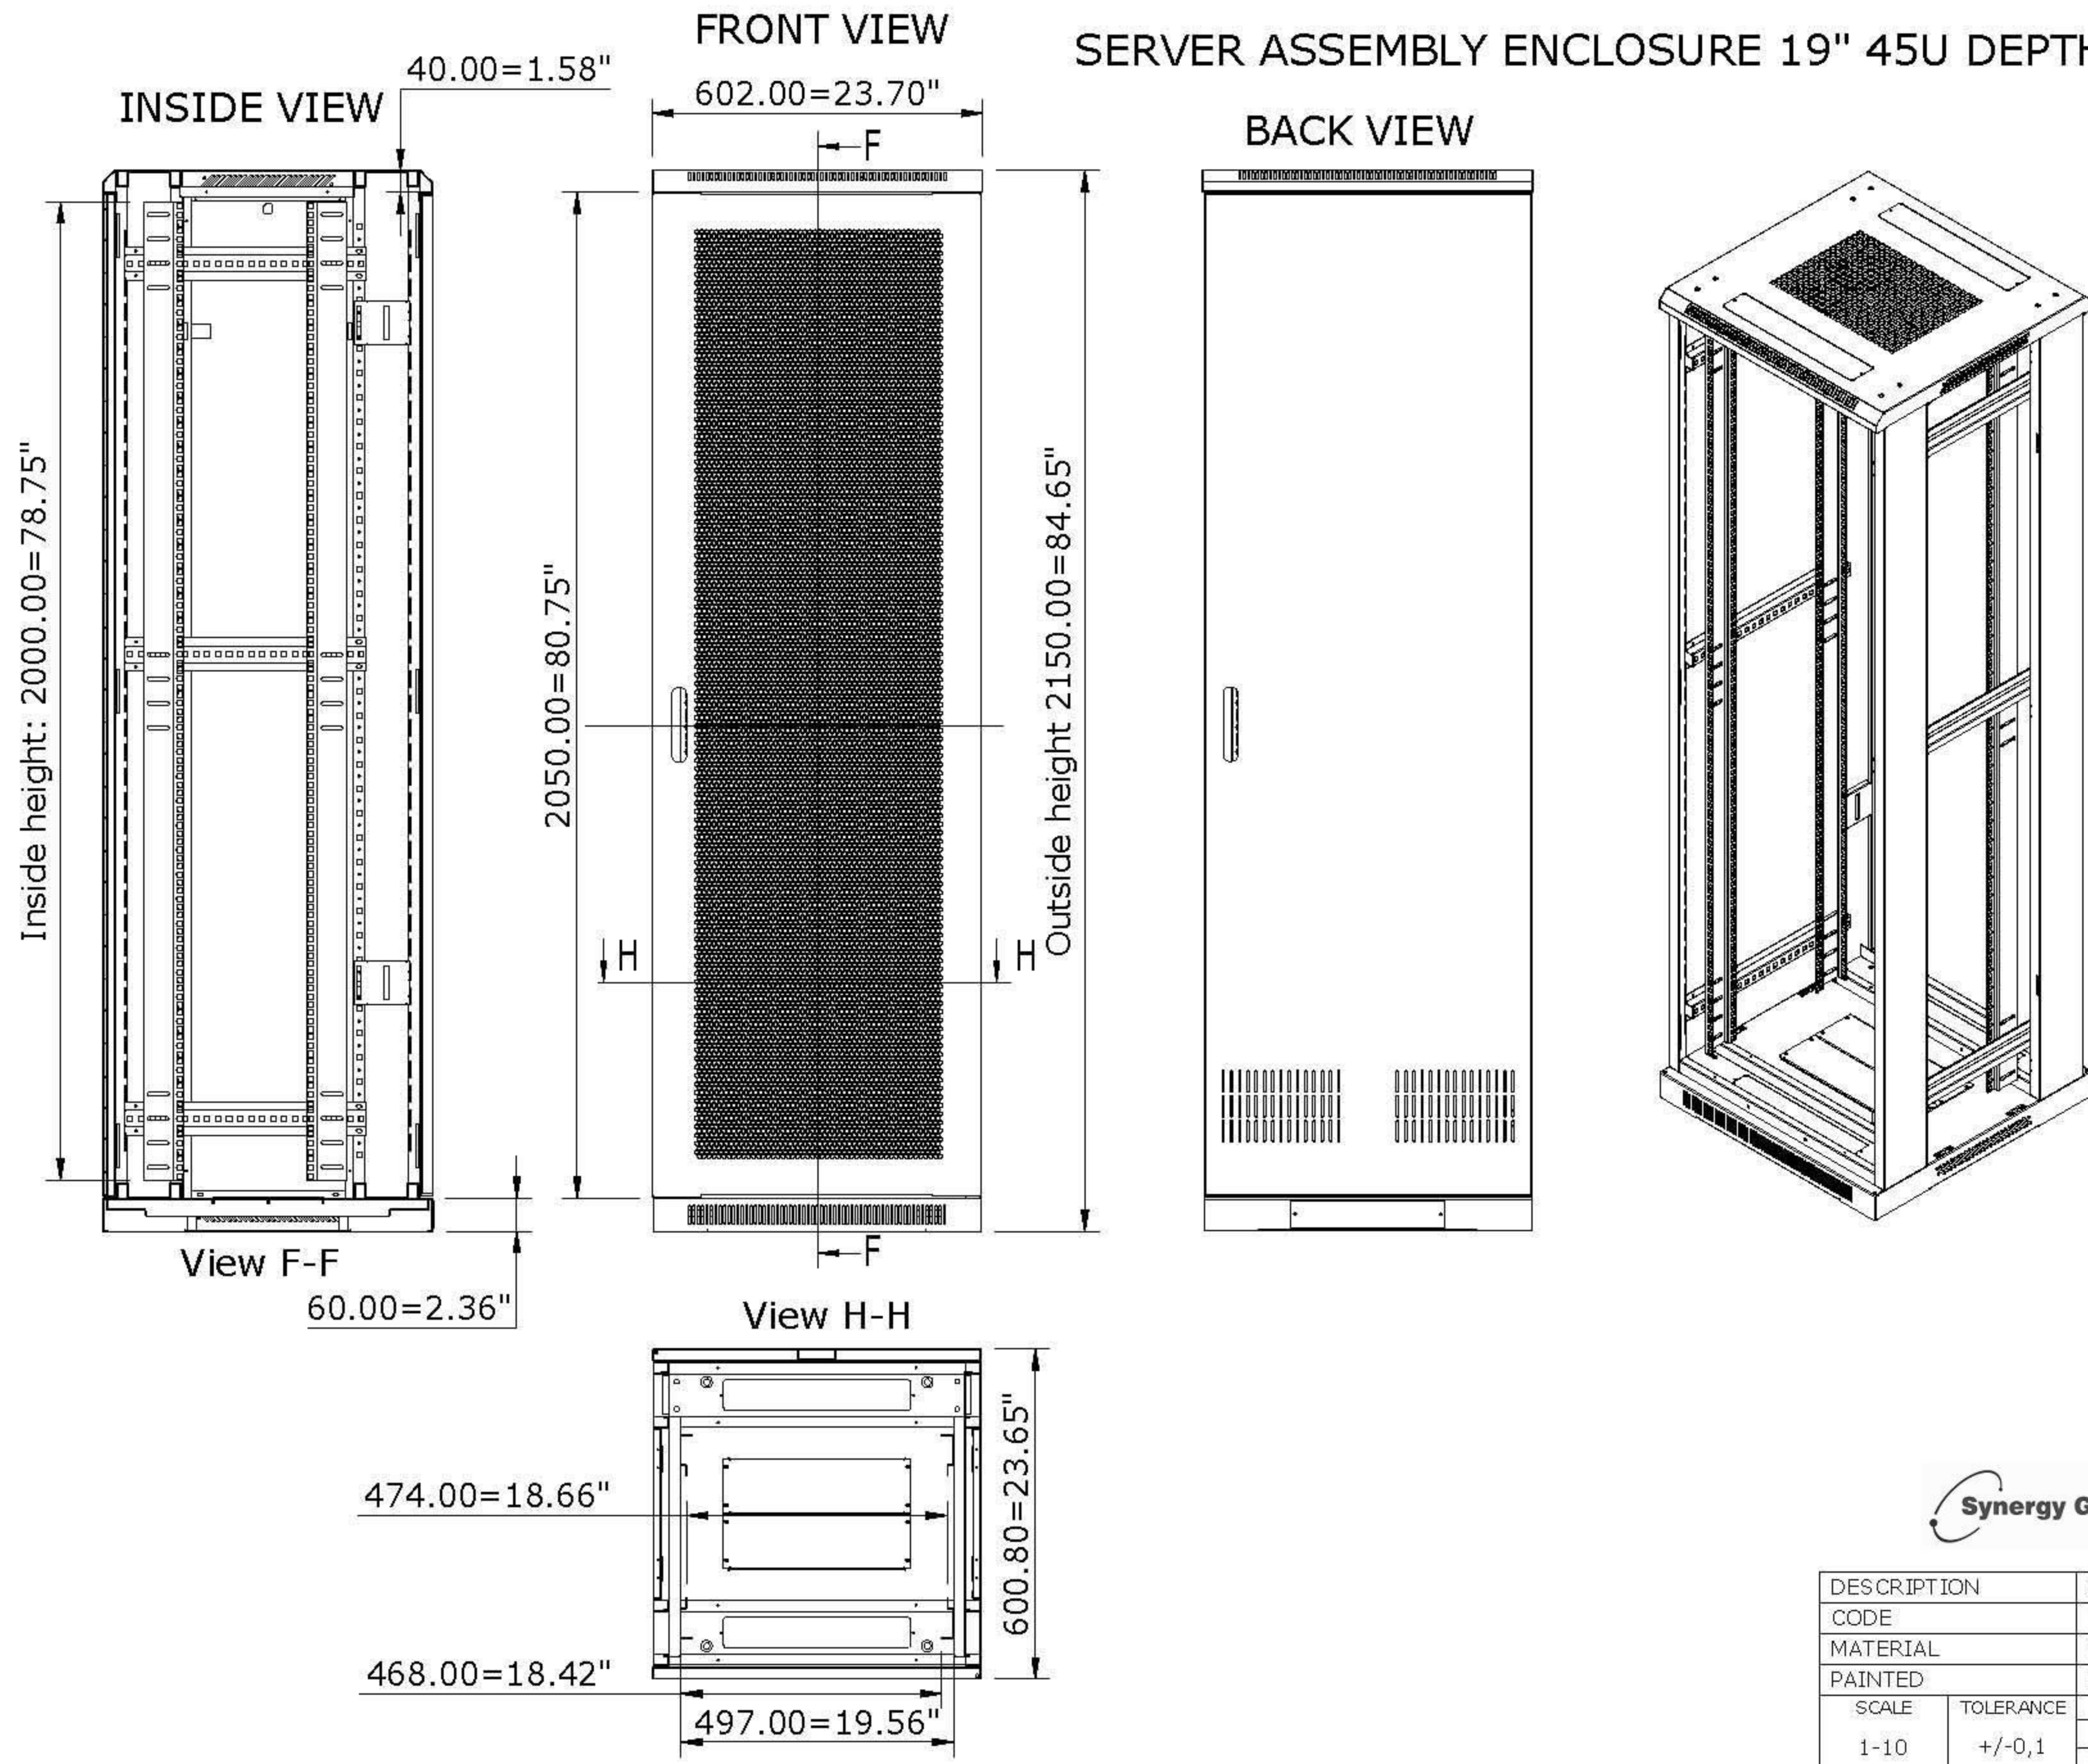

SERVER ASSEMBLY ENCLOSURE 19" 45U DEPTH: 600mm

Synergy Global Technology Inc
www.RackmountMart.com

DESCRIPTION		Server enclosures 19" 45U 600mm			
CODE		CR3008-pd			
MATERIAL		FE#16; FE#18, FE#20			
PAINTED		Ral 9004 microtext.			
SCALE	TOLERANCE	1st VERSION	REPLACE TO		
1-10	+/-0,1	DATE	VERSION	DATE	VERSION
			0001		