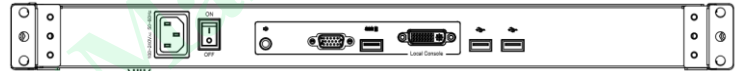

Features

- 1U 21.5 or 23.8 inch widescreen LCD Console Drawer
- Screen Pivot with DVI & VGA Port
- 1920 x 1080 Ultra high resolution
- Support FHD with 1080p resolution.
- Front 1xUSB, Rear 2xUSB 2.0 Type A, Sharing USB peripheral Device for computer (ex, flash disk, hard driver, KB/Mouse)
- 104-key keyboard with touch pad mouse.
- USB 2.0 Keyboard & Mouse
- Self-locking and auto release rails for ultra convenience.
- Build in 2x 2 watts speakers

Options

- Composite Video input
- HDMI or Display Port input
- 3G / HD / SD –SDI Broadcast grade input
- 48V, 24V or 12V DC Power

Rear of LCD1U21-04 / LCD1U24-04

Part No.	LCD1U21-04	LCD1U24-04	
Direct no. of Computers	1		
KVM Connectors	DVI-D, VGA, USB		
LCD	Size	21.5 inch FULL HD display	23.8 inch FULL HD display
	Backlight	LED	
	Resolution	1920*1080 (support resolution up to 1920*1200)	1920*1080 (support resolution up to 1920*1200)
	Max.color	16.7M	
	Luminance	250 cd/m2	
	View Angel (H/V)	178 / 178	
	Contrast Ratio	3000 : 1	
USB HUB	1x Front , 2x Rear USB 2.0 Type A for peripheral USB devices		
Touch Screen	YES , for option (Driver needed)		
KB/Mouse Emulation	USB 2.0		
Audio	1 x 3.5 mm audio jack		
Rack Depth	600mm to 1200mm		
Power	100-240V AC 50/60Hz via IEC Type power cord		
Environment	Operation temp: 0 to 50°C		
	Storage temp: -20 to 60°C		
	Humidity: 10% - 90%, non-condensing		
	Shock: 10G acceleration (11ms duration) Vibration: 17 to 500Hz 1G PTP		
Physical Dimensions / Net Weights	448x44x698.5mm / 19 KGs	448x44x698.5mm / 20 KGs	