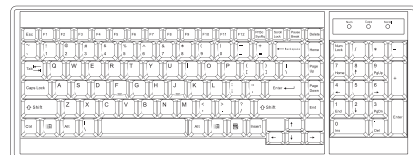

Standard Keyboard

N keyboard integrated with touchpad

Supporting layouts

America U.S.

EMEA U.K. Germany France Russia Spain Italy

Asia Japan Korea

Keyboard Options

* US layout only

Sn SUN keyboard with touchpad