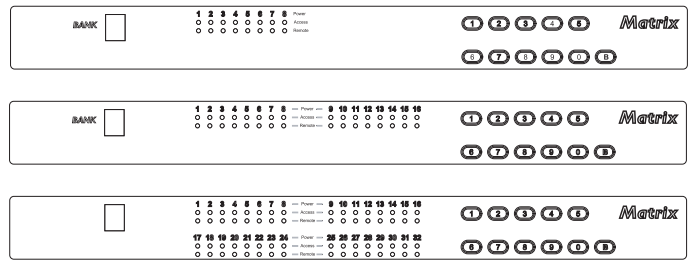

1U Rackmount keyboard drawer with KVM series

Matrix KVM 8, 16, 32 port button

PS/2 KVM 4, 8, 16 port button

Combo KVM 8, 16, 32 port button

KVM Options

- Multi-user Matrix Cat6 KVM with either 16 or 32 ports in 1U
- Cost efficient Combo KVM integration
- Mix PS/2 & USB with multi-platform switch capability
- Secure remote user access across the world wide web