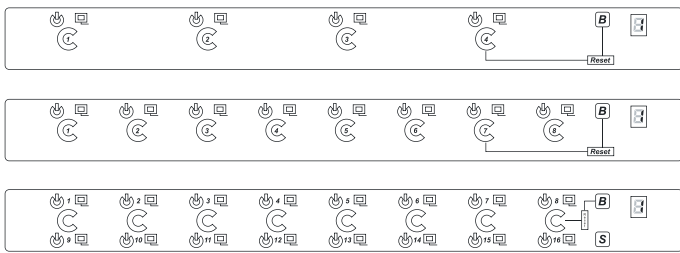

1U Rackmount keyboard drawer with KVM series

Matrix KVM 8, 16, 32 port button

PS/2 KVM 4, 8, 16 port button

Combo KVM 8, 16, 32 port button

KVM Options

- Multi-user Matrix Cat6 KVM with either 16 or 32 ports in 1U
- Cost efficient Combo KVM integration
- Mix PS/2 & USB with multi-platform switch capability
- Secure remote user access across the world wide web

Keyboard Drawer Benefits

- ▶ Enhanced aesthetics with new molded front panel and two point lock
- ▶ Combo interface either PS/2 or USB input
- ▶ Multiple keyboard language selections with touchpad or trackball