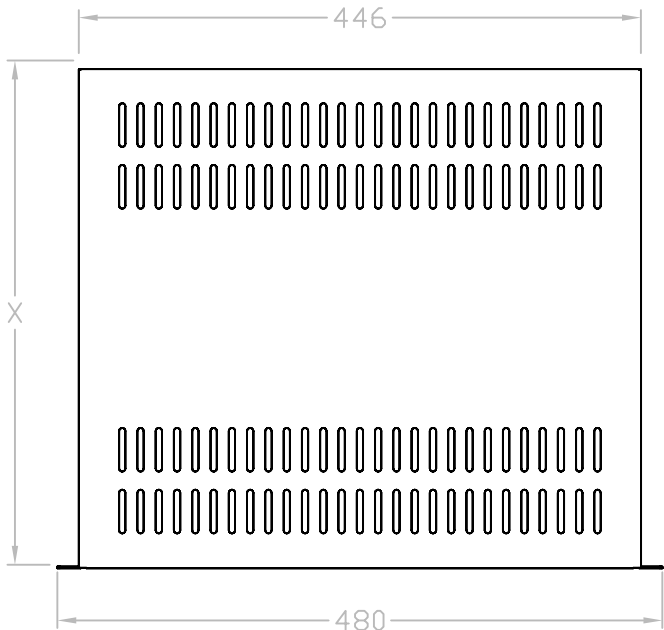

Front view

Left-side view

Top view

Model No.	X(mm)	Y(mm)
RA7032	400	88