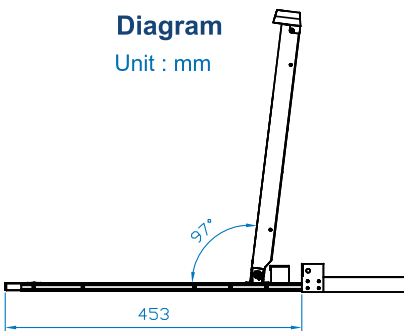

DVI-D

DC Power

Diagram
Unit : mm