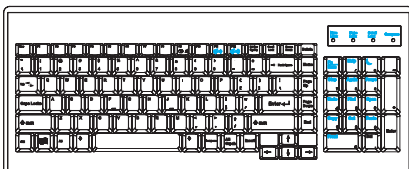

DVI-D

DC Power

Diagram
Unit : mm

Drawer Features & Options

- 1U rackmount drawer with 20" LCD
- Combo interface either PS/2 or USB input to the LCD drawer
- SUN key support including Stop, Cut, Paste, Compose etc
- US and UK keyboard language selections with touchpad
- Enhanced aesthetics with new molded front panel and two point lock

LCD Drawer & KVM Benefits

- ▶ Multi-user Matrix KVM with either 16 or 32 ports in 1U
- ▶ Cost efficient Combo KVM integration
- ▶ Direct support for SUN Micro 1152 x 900 native resolution
- ▶ Ultra high resolution 1600 x 1200
- ▶ Mix PS/2, USB & SUN with Multi-Platform switch capability
- ▶ Secure remote user access across the world wide web

Monitor LG Grade A 20" industrial TFT LCD panel

- 20" 1600 x 1200 LCD with 300 nit brightness and 800:1 contrast ratio typical

Keyboard Selection

Supporting layouts USB interface, Incorporates SUN keys

NS NS keyboard with full numerical pad and SUN function

KVM Selection

Base Model

20" LCD Series

<ul style="list-style-type: none"> • Single port w/o KVM • USB interface 	LCD1U20-03
--	------------

Matrix Cat6 KVM

	2 consoles	Matrix Cat6 16 port	LCD1U20-03-MU162
	3 consoles		LCD1U20-03-MU163
	4 consoles		LCD1U20-03-MU164
IP 	3 consoles	Matrix IP Cat6 16 port	LCD1U20-03-MU163IP
IP 	4 consoles		LCD1U20-03-MU164IP
IP IP 	4 consoles		LCD1U20-03-MU164IP2