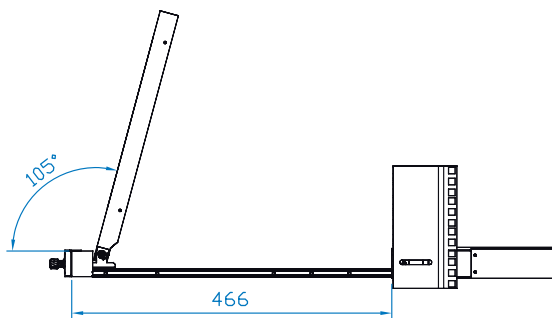

New

Diagram

Unit : mm

Camera
1 ~ 4

Rear I / O

Front QD membrane button

DC

12V, 24V and 48V DC Power options

Drawer Features & Options

- 1U LCD drawer 19" widescreen LCD

LCD Drawer Benefits

- ▶ Built-in Quad Display
- ▶ Ideal for CCTV security & industrial control
- ▶ High resolution 1440 x 900, 19" widescreen LCD
- ▶ Sliding LCD allowing LCD to remain open when the rack door is closed

Monitor  Grade A Wide 19" industrial TFT LCD panel

- 19" 1440 x 900 LCD with 300 nit brightness and 1000:1 contrast ratio typical

Ordering Information

Model	LCD1U19-017
-------	-------------

Dimensions

Model	Product Dimension (W x D x H)	Net Weight
LCD1U19-017	445 x 650 x 44 mm 17.5 x 25.6 x 1.73 inch	13 kg / 29 lbs