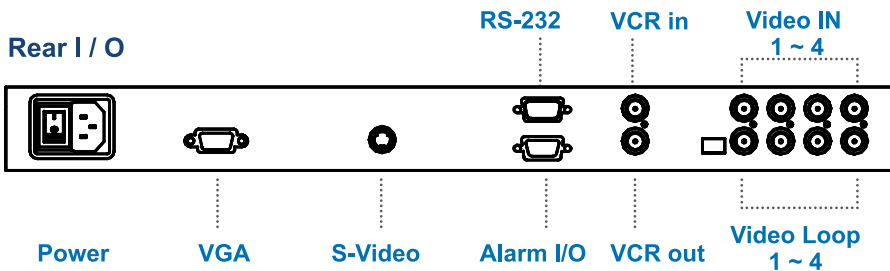

New

Diagram

Unit : mm

Camera
1 ~ 4

Rear I / O

Front QD membrane button

DC

12V, 24V and 48V DC Power options

Drawer Features & Options

- 1U LCD drawer 19" widescreen LCD

LCD Drawer Benefits

- ▶ Built-in Quad Display
- ▶ Ideal for CCTV security & industrial control
- ▶ High resolution 1440 x 900, 19" widescreen LCD
- ▶ Sliding LCD allowing LCD to remain open when the rack door is closed

Monitor  Grade A Wide 19" industrial TFT LCD panel

- 19" 1440 x 900 LCD with 300 nit brightness and 1000:1 contrast ratio typical

Ordering Information

Model	LCD1U19-017
-------	-------------

Dimensions

Model	Product Dimension (W x D x H)	Net Weight
LCD1U19-017	445 x 650 x 44 mm 17.5 x 25.6 x 1.73 inch	13 kg / 29 lbs