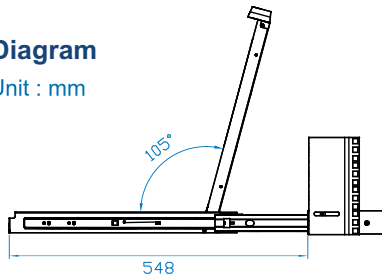

LCD1U17-19/ 19-14 1U Rackmount High Bright LCD Keyboard/KVM Drawer

Diagram

Unit : mm

Dimensions

| Model | Product Dimension (W x D x H) | Net Weight |
|------------|-------------------------------|----------------|
| LCD1U17-19 | 442 x 650 x 44 mm | 16 kg / 35 lbs |
| LCD1U19-14 | 17.4 x 25.6 x 1.73 inch | |

Options

BNC + S-Video

DVI-D

DC Power

Audio

Touch Screen (*the height changed from 1U to 1.5U*)

Drawer & KVM Features

- 1U keyboard LCD drawer with either 17" or 19" LCD
- Combo interface either PS/2 or USB input to the LCD drawer
- Mix PS/2, USB & SUN with Multi-Platform switch capability
- "One Man" installation slides for easy, quick installation
- Slide rails with fixed positions to prevent drawer movement when typing
- Enhanced aesthetics with new molded front panel and two point lock