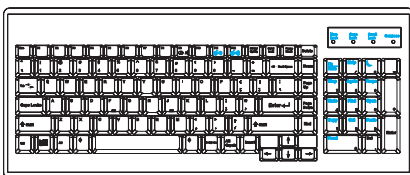

104 Keys KB integrated with touchpad