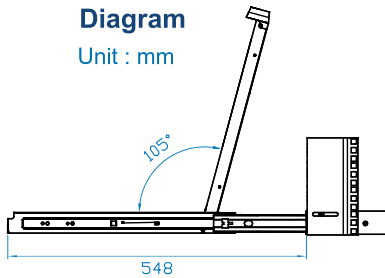

## Dimensions

Model	Product Dimension (W x D x H)	Net Weight
LCD1U17-13	442 x 650 x 44 mm 17.4 x 25.6 x 1.73 inch	15 kg / 33 lbs
LCD1U19-04	442 x 650 x 44 mm 17.4 x 25.6 x 1.73 inch	17 kg / 37 lbs