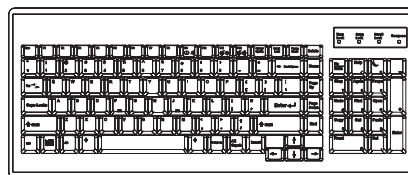

104 Keys KB integrated with trackball