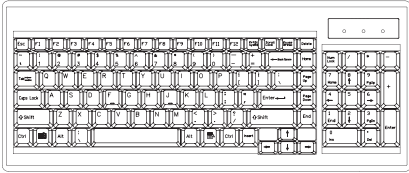

Ne N keyboard integrated with touchpad