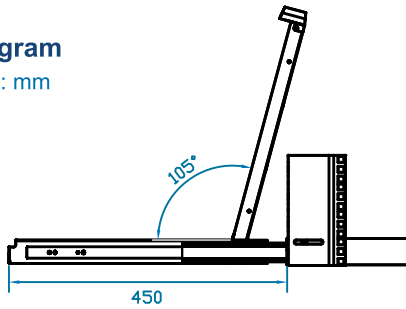

### Audio

**\*\*With DVI-D or DC power option, the depth of 15-11/17-06/19-02 will be extended from 480mm ( 18.9" ) to 530mm ( 20.9" )**

**\*\*With touchscreen option, the height of 17-06/19-02 will be changed from 1U to 1.5U**

## Diagram

Unit : mm

## Dimensions

Model	Product Dimension (W x D x H)	Net Weight
LCD1U15-11	442 x 480 x 44 mm 17.4 x 18.9 x 1.73 inch	15 kg / 33 lbs
LCD1U17-06	442 x 480 x 44 mm 17.4 x 18.9 x 1.73 inch	16 kg / 35 lbs
LCD1U19-02	442 x 480 x 44 mm 17.4 x 18.9 x 1.73 inch	17 kg / 37 lbs