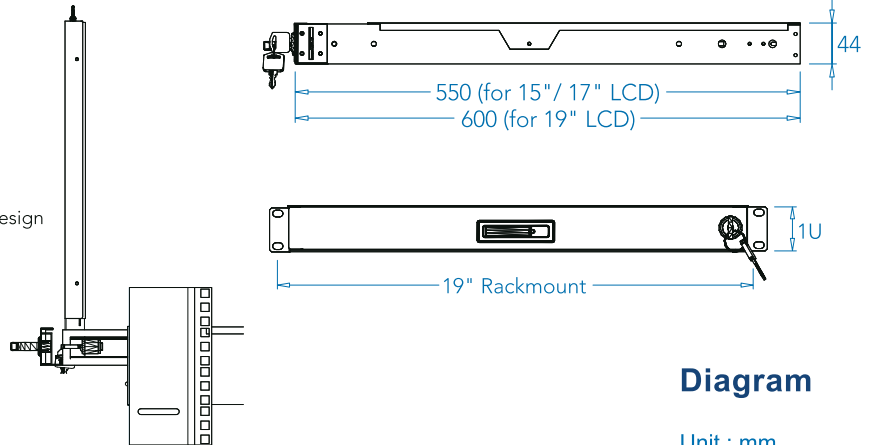

LCD1U15-011/ 17-011/ 19-011 1U LCD Rackmount Drawer

Flip up design

Diagram

Unit : mm

Options:

AV Input

DVI Input

BNC Input

DC Power Input

Touch Screen

Designed for:

Drawer Features & Options

- 1U rackmount LCD drawer with either 15", 17" or 19" SAMSUNG LCD
- Multi lingual on screen display menu
- AV Composite Video, S-Video, DVI and BNC input options
- 12, 24 and 48 volt DC power options

LCD Drawer Benefits

- ▶ Sliding LCD allowing LCD to remain open when the rack door is closed

Monitor  Grade A industrial TFT LCD panel

- 15" 1024 x 768 LCD with 250 nit brightness and 700:1 contrast ratio typical
- 17" 1280 x 1024 LCD with 300 nit brightness and 1000:1 contrast ratio typical
- 19" 1280 x 1024 LCD with 300 nit brightness and 1000:1 contrast ratio typical

Dimensions

| Model | Product Dimension (W x D x H) | Net Weight |
|-------------|--|----------------|
| LCD1U15-011 | 442 x 550 x 44.2 mm 17.4 x 21.6 x 1.74 inch | 10 kg / 22 lbs |
| LCD1U17-011 | 442 x 550 x 44.2 mm 17.4 x 21.6 x 1.74 inch | 12 kg / 26 lbs |
| LCD1U19-011 | 442 x 600 x 44 mm 17.4 x 23.6 x 1.73 inch | 13 kg / 29 lbs |