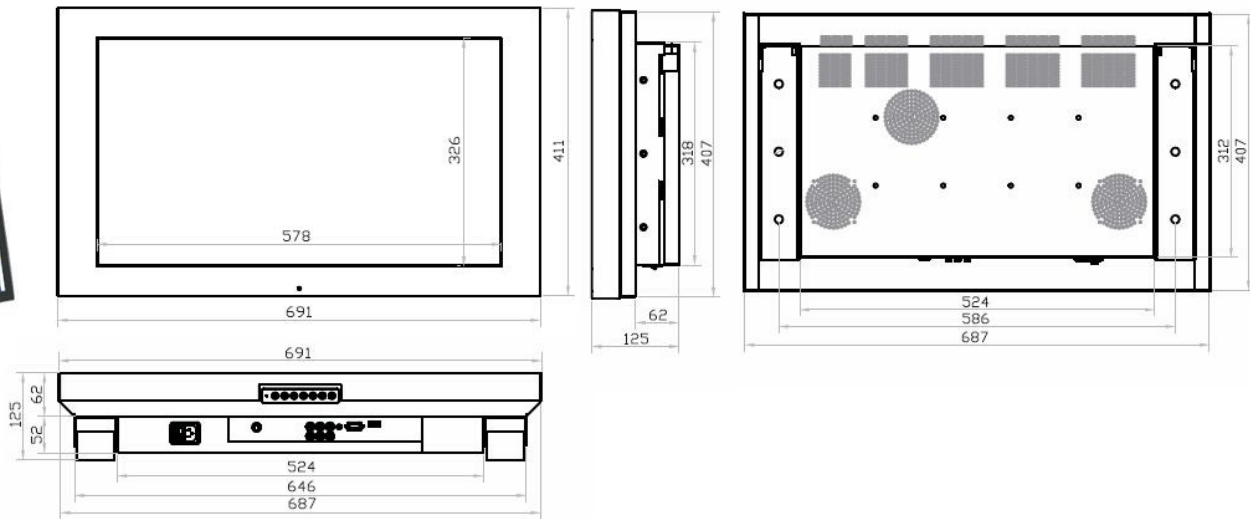

ID-26Dw 26" Widescreen Stylish Front Aluminum Cover LCD Panel

Dimension Drawings (mm)

Applications

- Industrial process control
- Point of sales / Kiosk
- Security / Surveillance
- Flight information display

Options

- TV tuner

Design features

- 1.2mm aluminum front cover
- OSD control keys & remote controller to optimize the display
- Support Picture in Picture (PIP)
- Built-in video input (HDMI, Component, S-Video & RCA)
- Built-in audio input with speaker

Specifications

LCD Panel	
Panel Grading	Class A TFT LCD panel
Panel Size (in.)	Wide 26" (16 : 9)
Optimum Resolution	1366 x 768
Display Color	16.7M
Brightness-nits (cd/m ²)	450
Contrast Ratio	1500 : 1
Pixel Pitch (mm)	0.421 x 0.421
Viewing Angle (L/R/U/D)	89 / 89 / 89 / 89
OSD Control	Brightness, Contrast, Phase & Clock, Color, H & V position, Auto-tune & Recall
Connector(s)	D-Sub 15 pin VGA analog
LCD Panel MTBF (hrs)	50,000
Power	100~240VAC via AC adapter
Mounting	VESA-mount,Optional OEM mounting design
Dimensions (mm)	691 x 125 x 411 (W x D x H)

Model no.	Description
ID-26Dw	Wide 26" stylish front aluminum cover LCD panel with VGA, HDMI, Component, S-Video & RCA input, audio input with speaker
ID-26DwTV	Wide 26" stylish front aluminum cover LCD panel with VGA, HDMI, Component, S-Video & RCA input, TV tuner, audio input with speaker