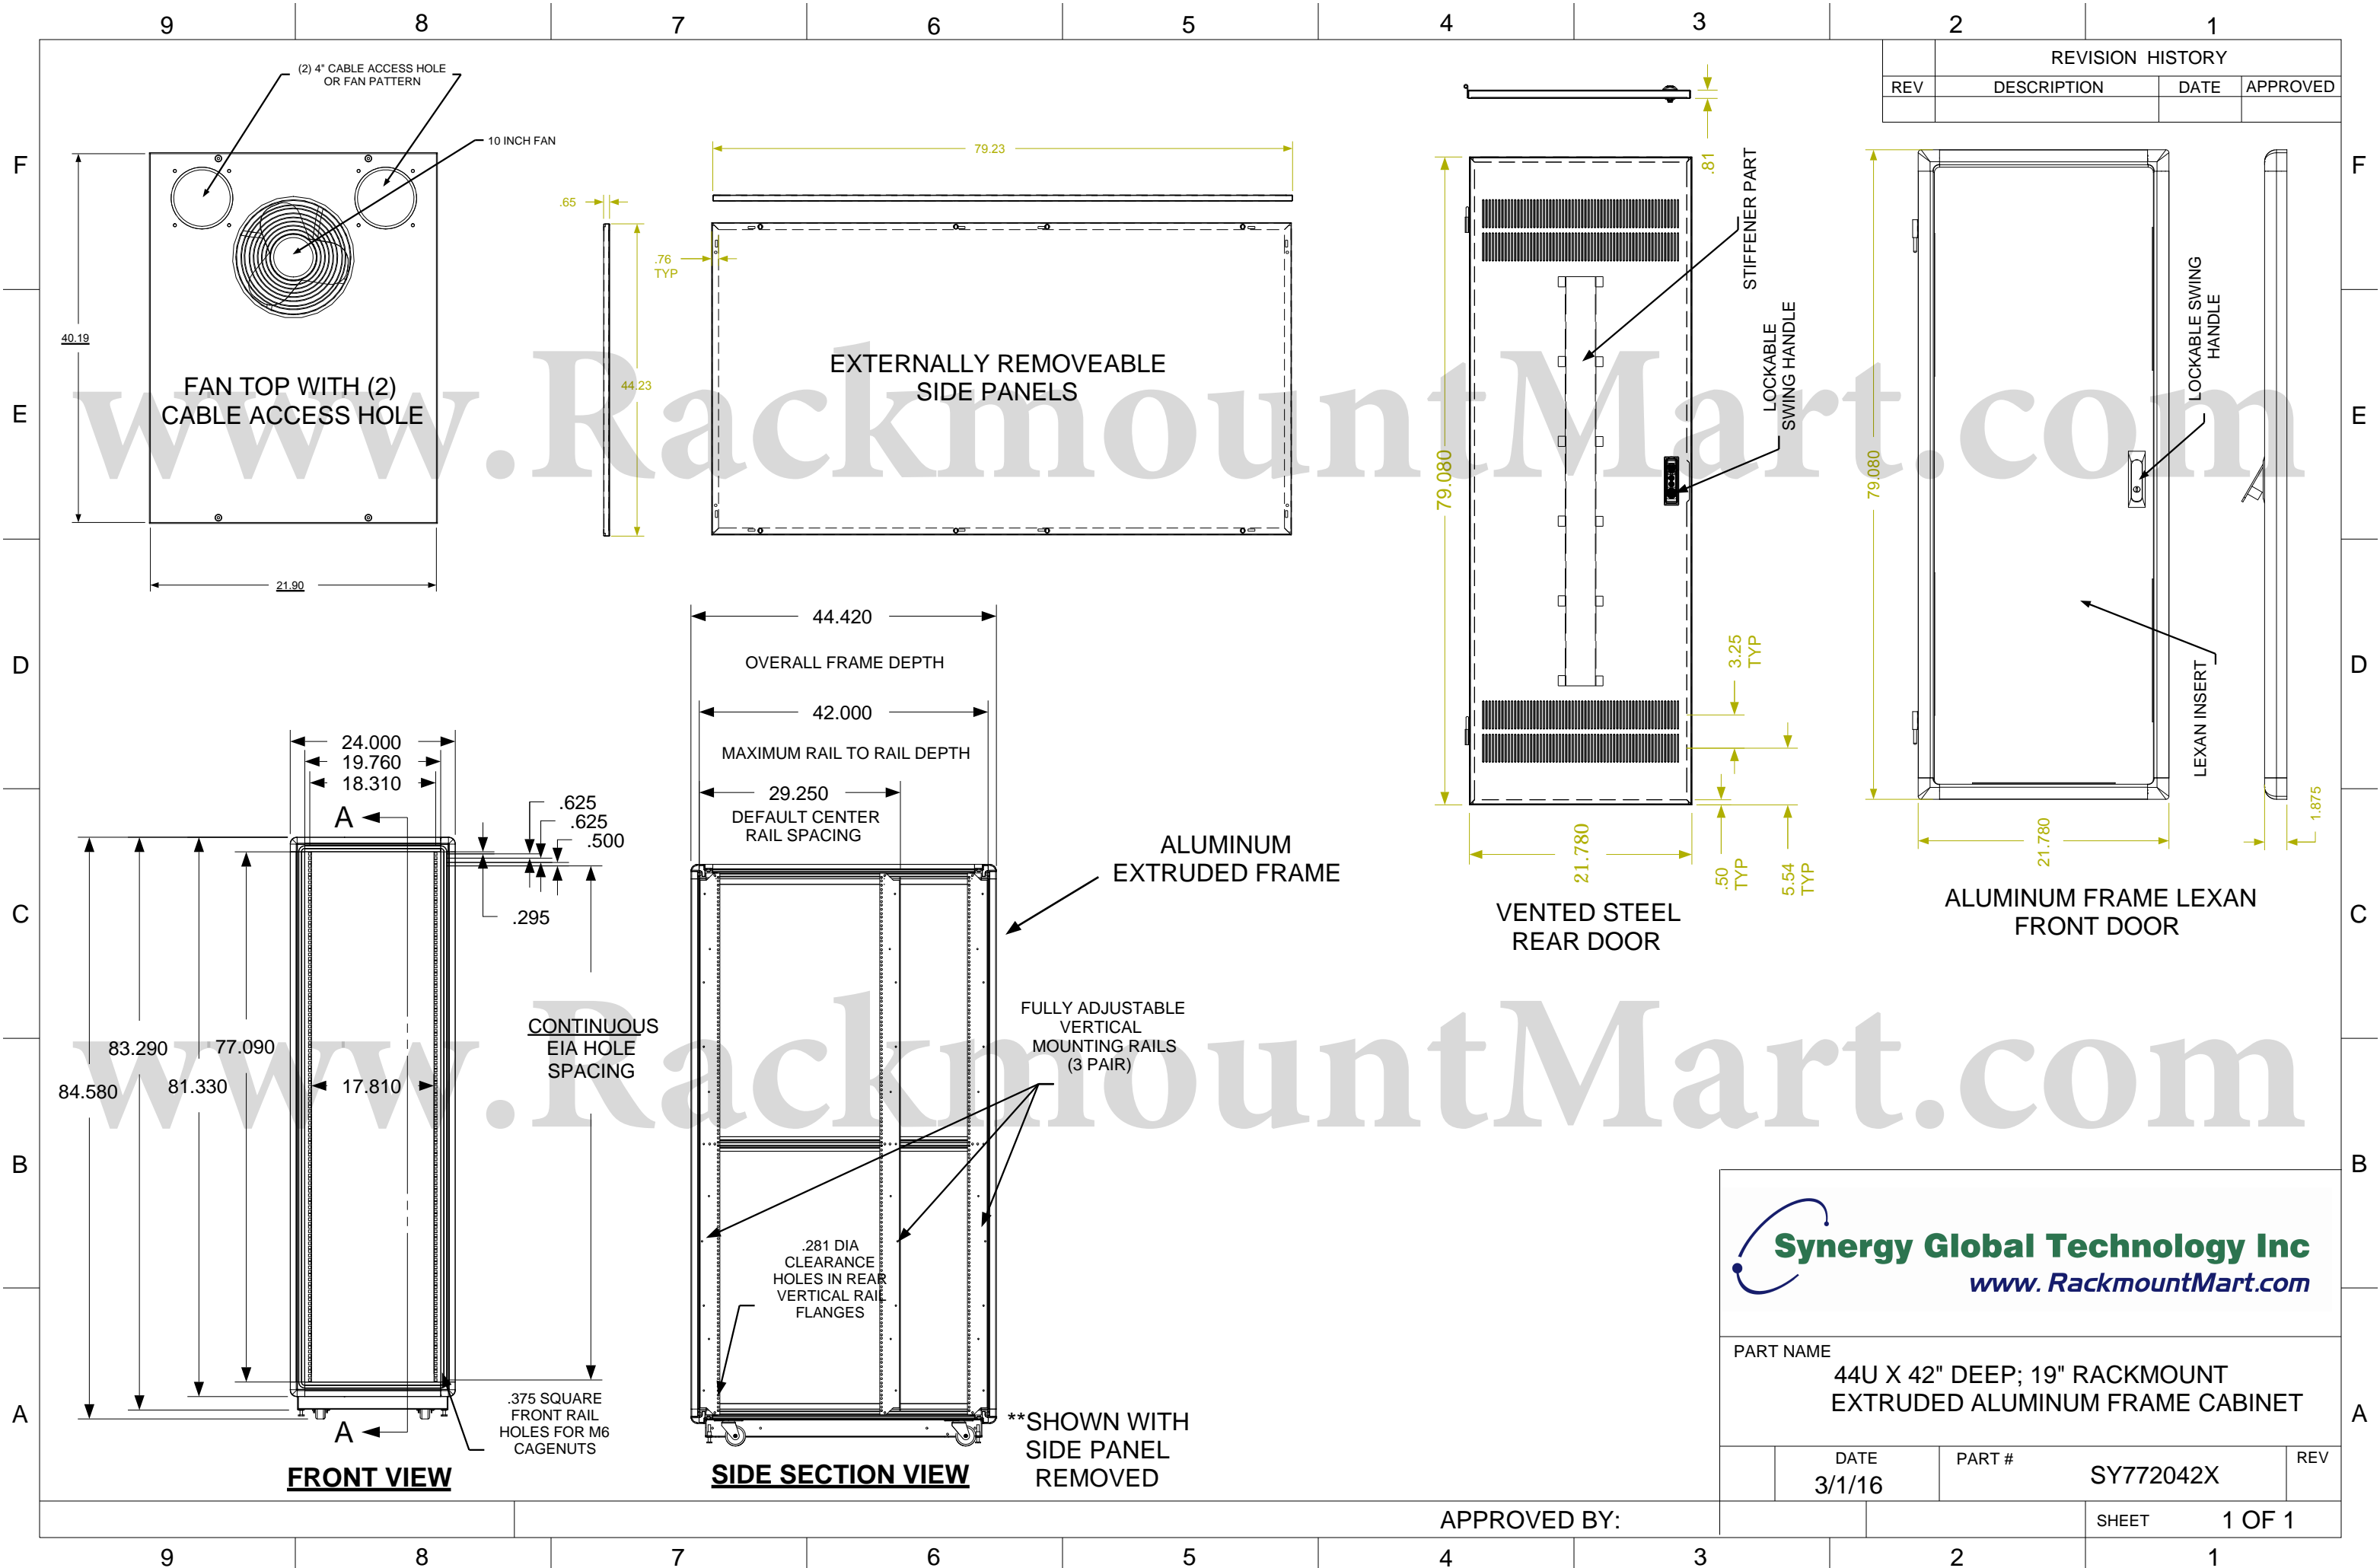

REVISION HISTORY			
REV	DESCRIPTION	DATE	APPROVED

Synergy Global Technology Inc
www.RackmountMart.com

PART NAME
**44U X 42" DEEP; 19" RACKMOUNT
 EXTRUDED ALUMINUM FRAME CABINET**

DATE 3/1/16	PART # SY772042X	REV
----------------	---------------------	-----