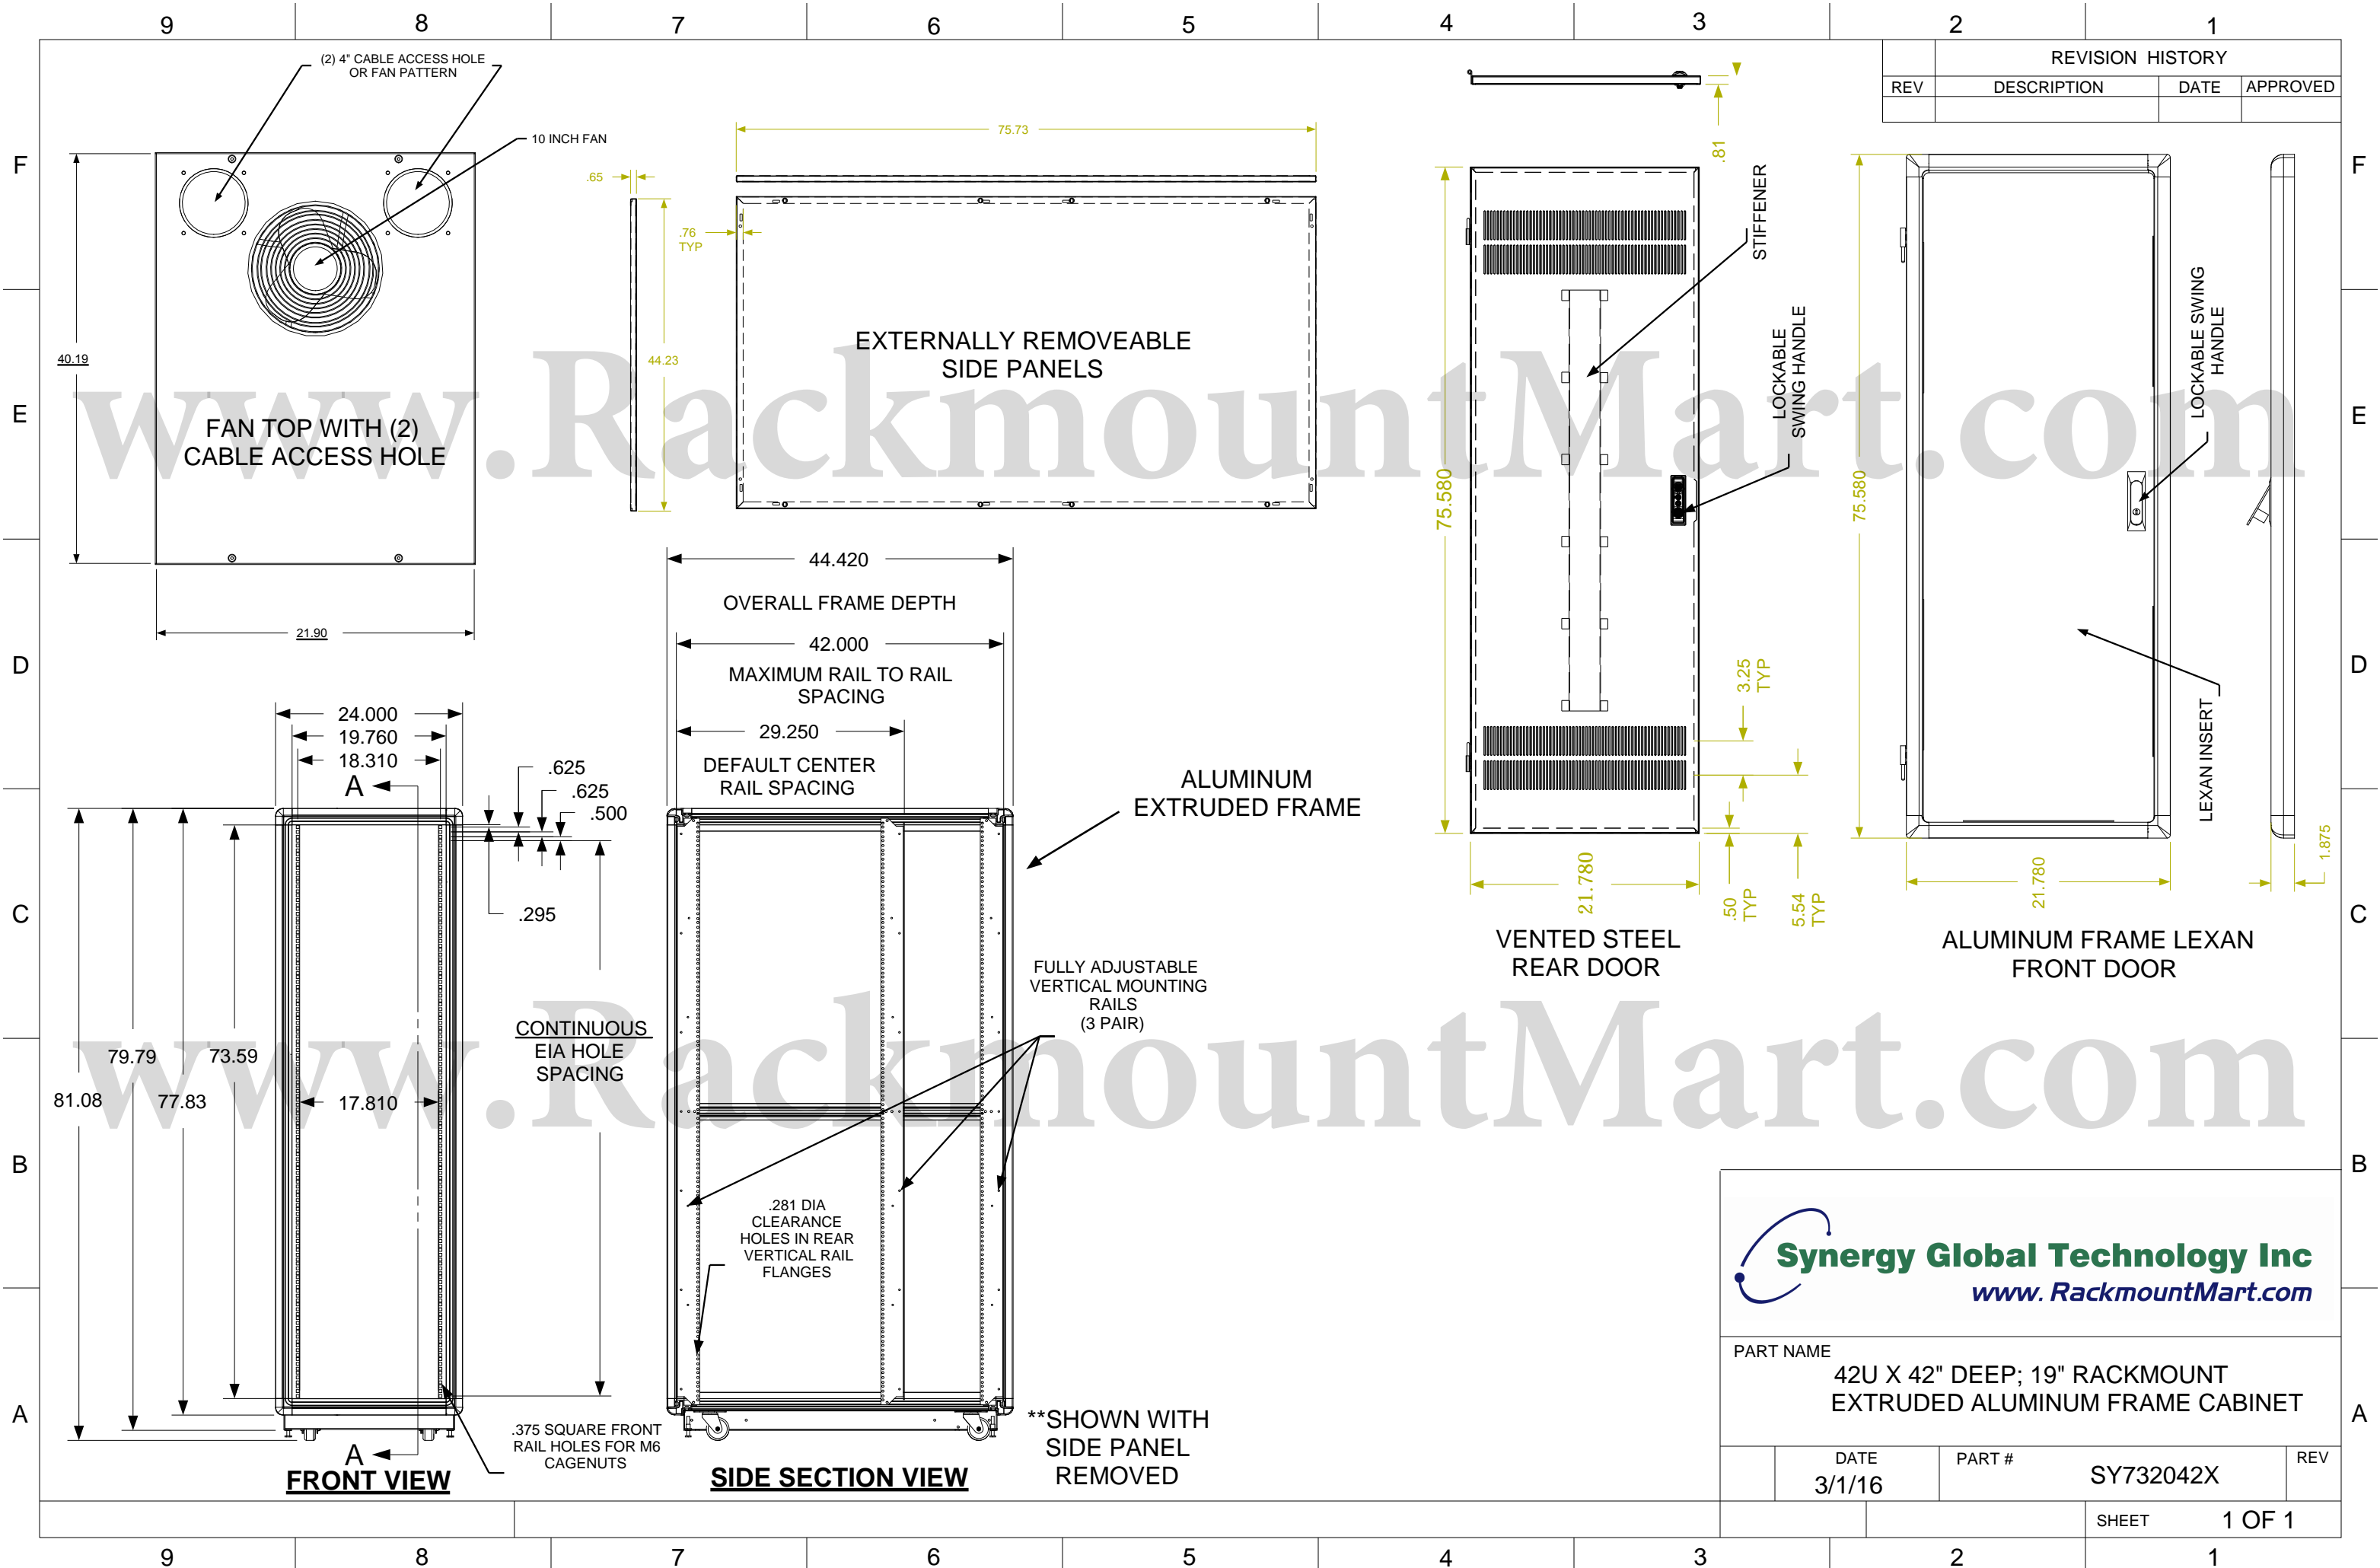

REVISION HISTORY			
REV	DESCRIPTION	DATE	APPROVED

Synergy Global Technology Inc
www.RackmountMart.com

PART NAME			
42U X 42" DEEP; 19" RACKMOUNT EXTRUDED ALUMINUM FRAME CABINET			
DATE	PART #	REV	
3/1/16	SY732042X		
SHEET		1 OF 1	