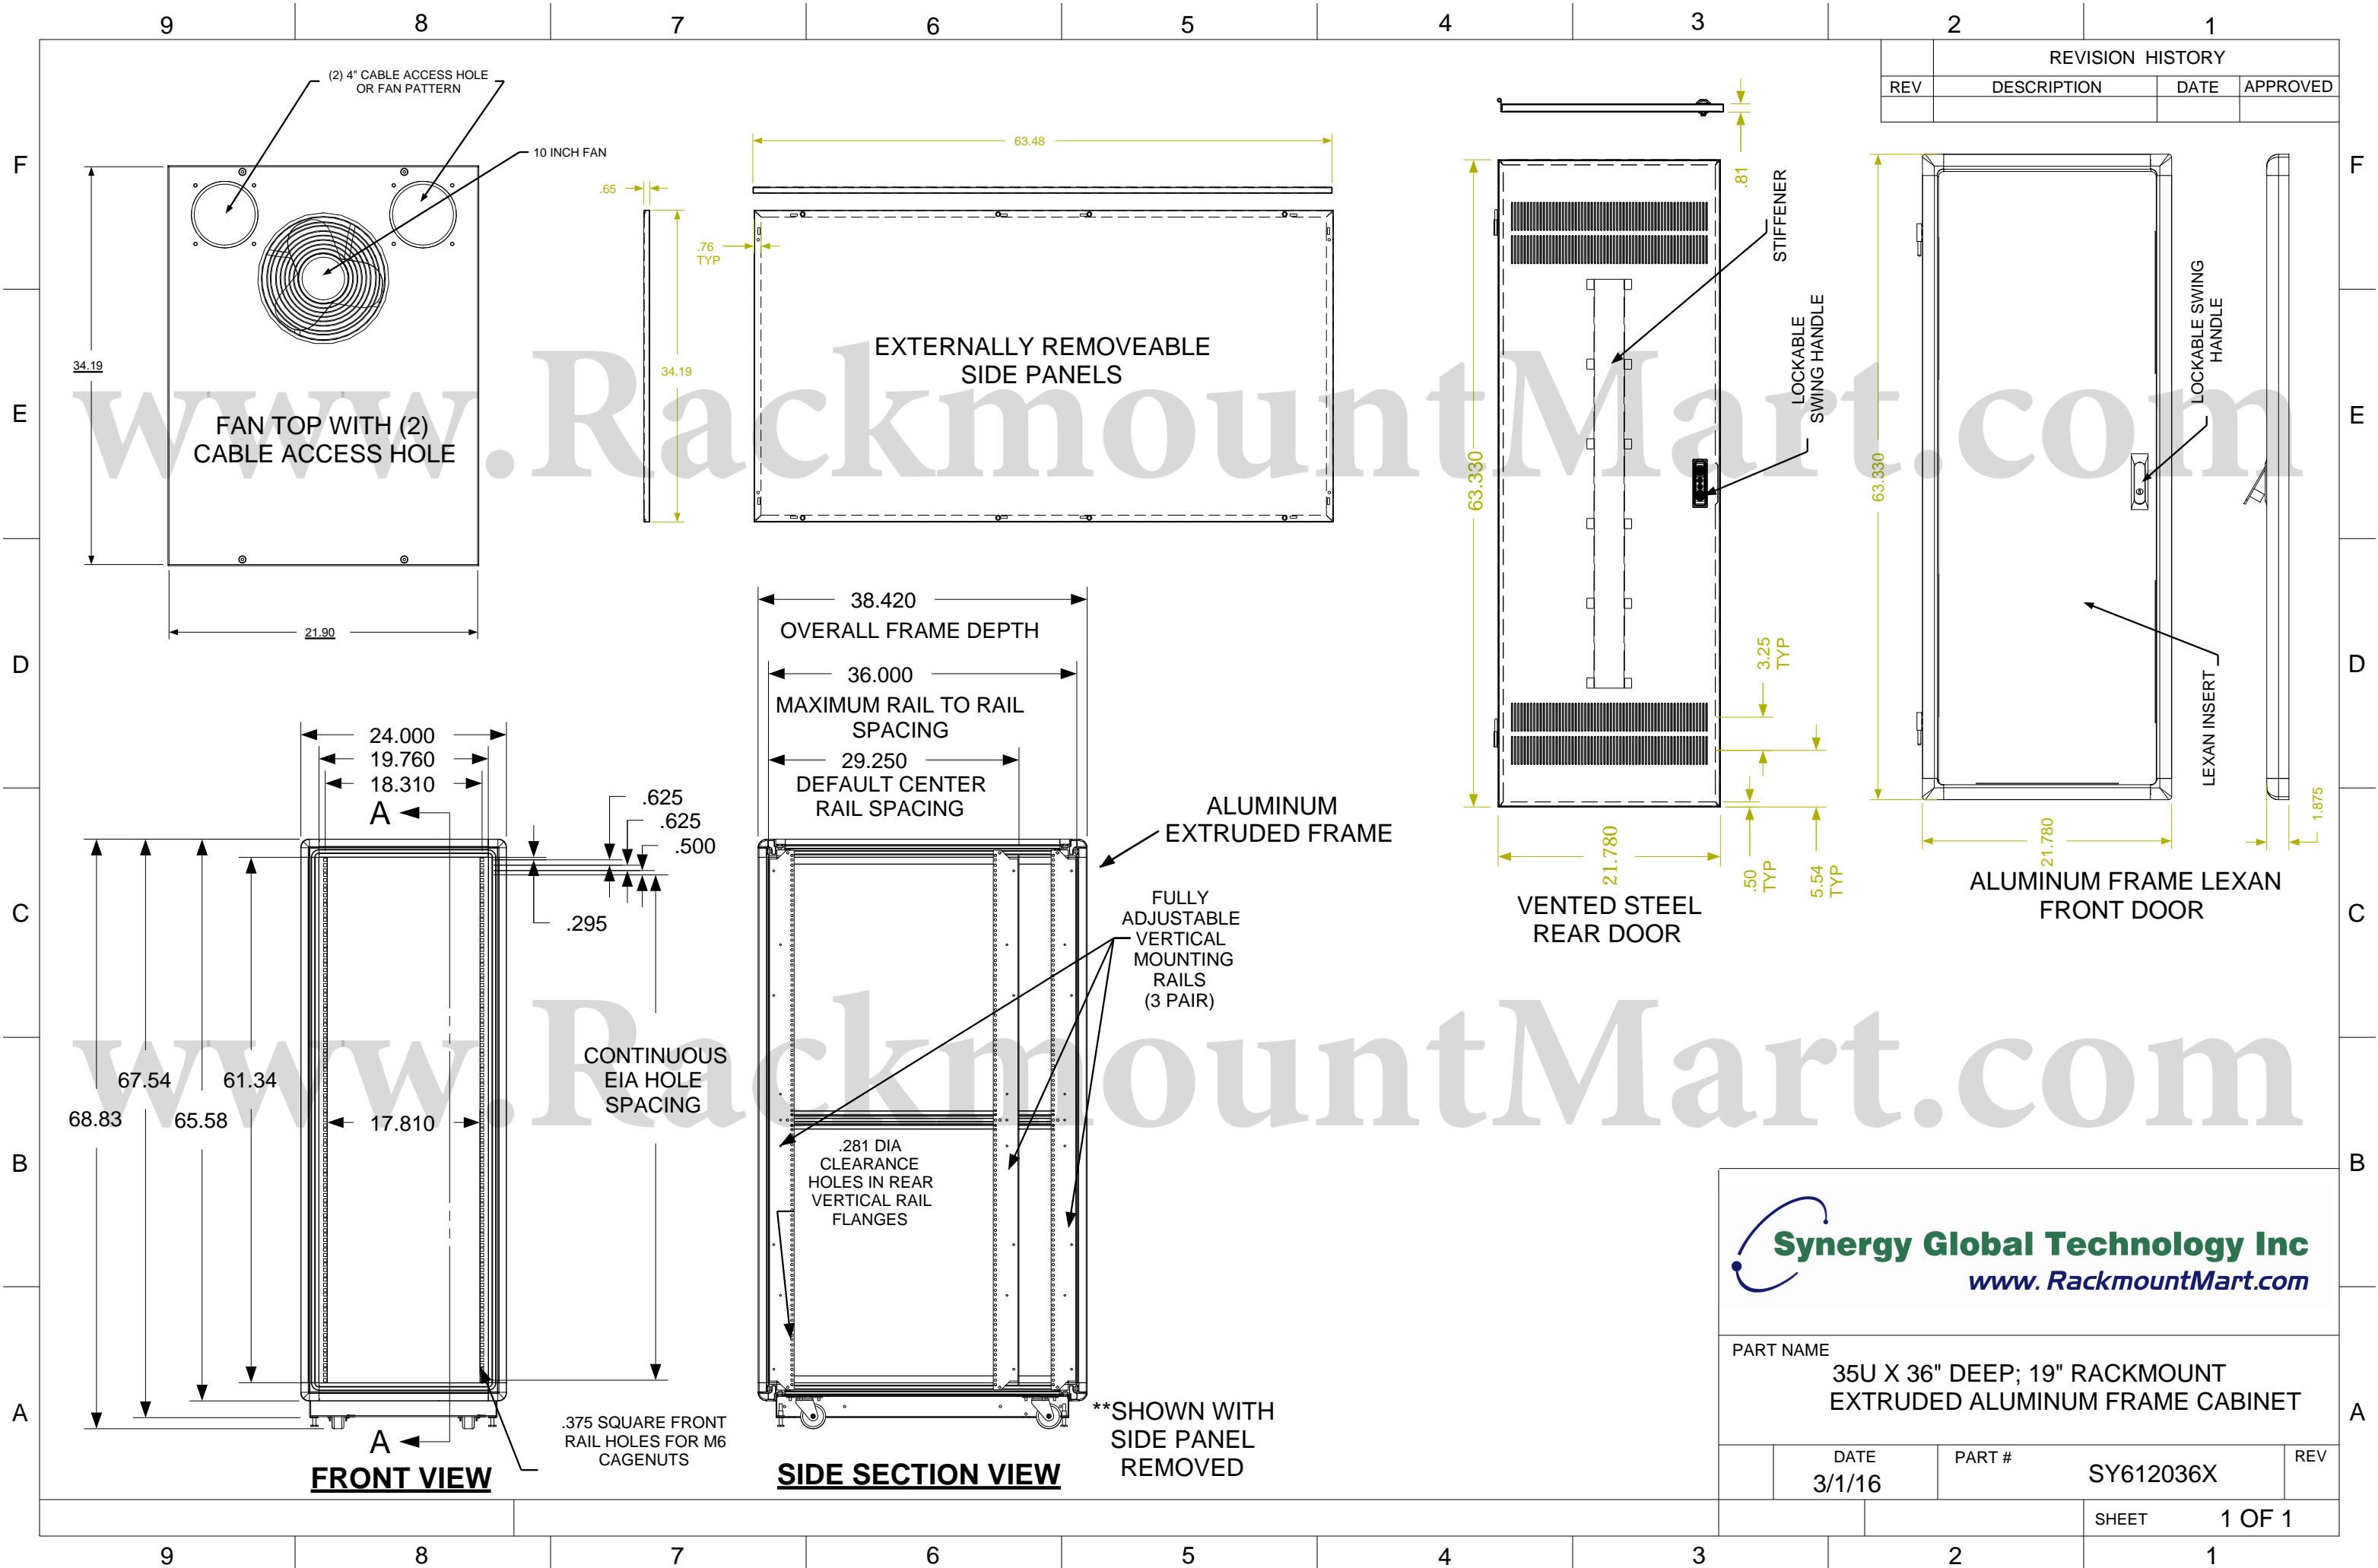

REVISION HISTORY			
REV	DESCRIPTION	DATE	APPROVED

Synergy Global Technology Inc
www.RackmountMart.com

PART NAME			
35U X 36" DEEP; 19" RACKMOUNT EXTRUDED ALUMINUM FRAME CABINET			
DATE	PART #	REV	
3/1/16	SY612036X		
SHEET		1 OF 1	