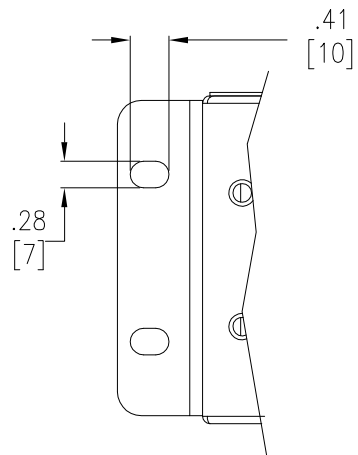

NOTES:

1. ALL DIMENSIONS ARE IN INCHES [MILLIMETERS].
2. NET WEIGHT IS 14 LBS [6.36kg]
3. BRACKET KITS TO MOUNT TO SPECIFIC COMPETITORS RACKS ARE AVAILABLE AS OPTIONS.
4. INSTALLATION MUST COMPLY WITH ALL APPLICABLE NATIONAL AND LOCAL CODES.

RA5204-L630-30A-L143

Synergy Global Technology Inc
www.RackmountMart.com

VIEW A (ENLARGED)

VIEW B
(NEMA L14-30 PLUG ENLARGED)

NOTES:

1. ALL DIMENSIONS ARE IN INCHES [MILLIMETERS].
2. INSTALLATION MUST COMPLY WITH ALL APPLICABLE NATIONAL AND LOCAL CODES.

ISOMETRIC VIEW

RA5204-L630-30A-L143