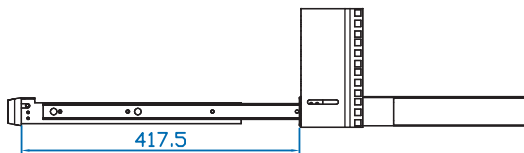

Diagrams (mm)

DVI-D KVM Cable : LCD-A3005 / 3006 (6 or 15 ft)