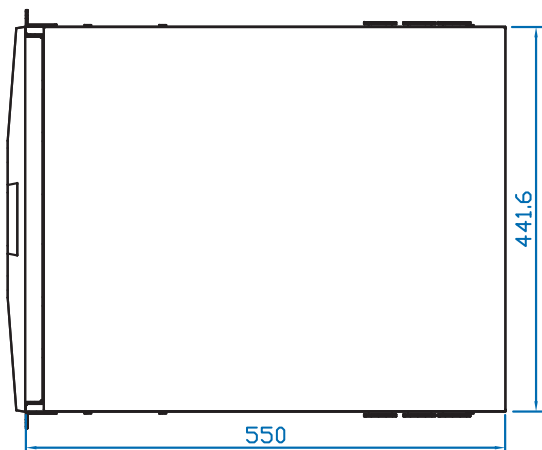

Diagrams (mm)

DVI-D KVM Cable : LCD-A3005 / 3006 (6 or 15 ft)