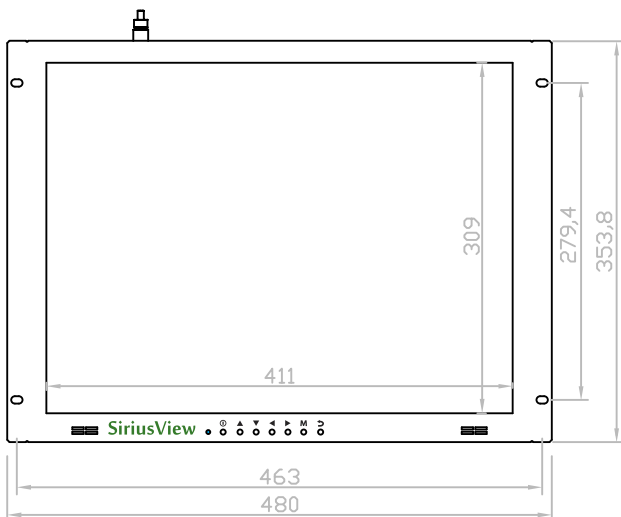

**Specifications**

• **LCD Panel**

- Manufacturer : **LG**
- Size (diagonal) : 20.1" TFT
- Max resolution : 1600 x 1200
- Brightness (cd/m2) : 300
- Backlight : CCFL
- Colors : 16.7 M
- Contrast ratio (typ) : 800 : 1
- Viewing angle (H/V) : 178° x 178°
- Active area (mm) : 408 x 306
- MTBF (hrs) : 45,000
- Signal input : VGA and DVI-D

• **Regulatory** : FCC, CE

• **Power**

- Input : Auto-sensing 100 to 240VAC, 50 / 60Hz
- Consumption : Max. 48 Watt, Standby 5 Watt

• **Product Dimensions**

480 x 63.5 x 353.8 mm / 18.9 x 2.5 x 14 inch

• **Weight**

Net : 8.5 kgs ( 19 lbs )

**Diagrams ( mm )**

Front View

Left-side View

Top View