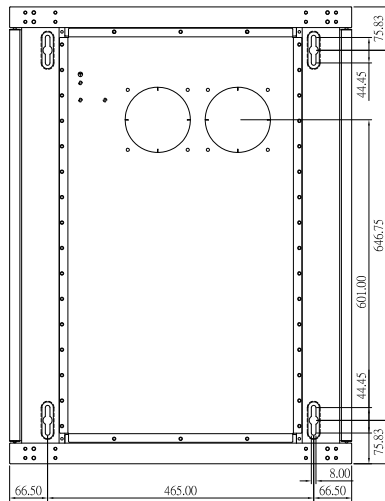

Model: WB2405

Top view

Rear view

Side view

Vented Door
Front view

Side view
Without Side Door

(W)-600x(D)-600x(H)-15U