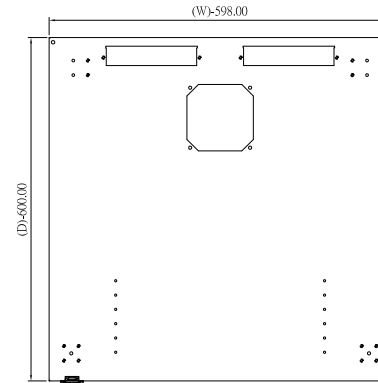

Model: WB2405

Top view

Rear view

Side view

Vented Door
Front view

Side view
Without Side Door

(W)-600x(D)-600x(H)-15U