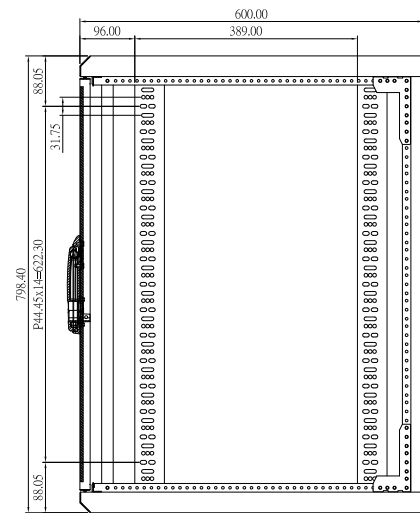

Model: WB2405

Top view

Rear view

Side view

Vented Door
Front view

Side view
Without Side Door

(W)-600x(D)-600x(H)-15U