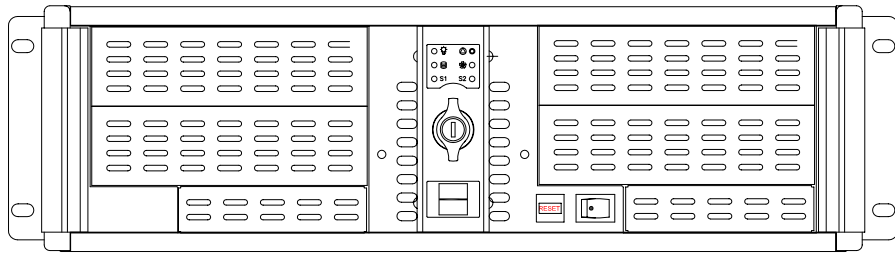

Ext: 5.25" x4 + 3.5" x2  
Hid: 3.5" x 1  
M/B: 12" x 9.6"  
Slots: x7(L-type)  
Fan: 6cm x1  
(8cm x3 Option)

**Model: RM3005**