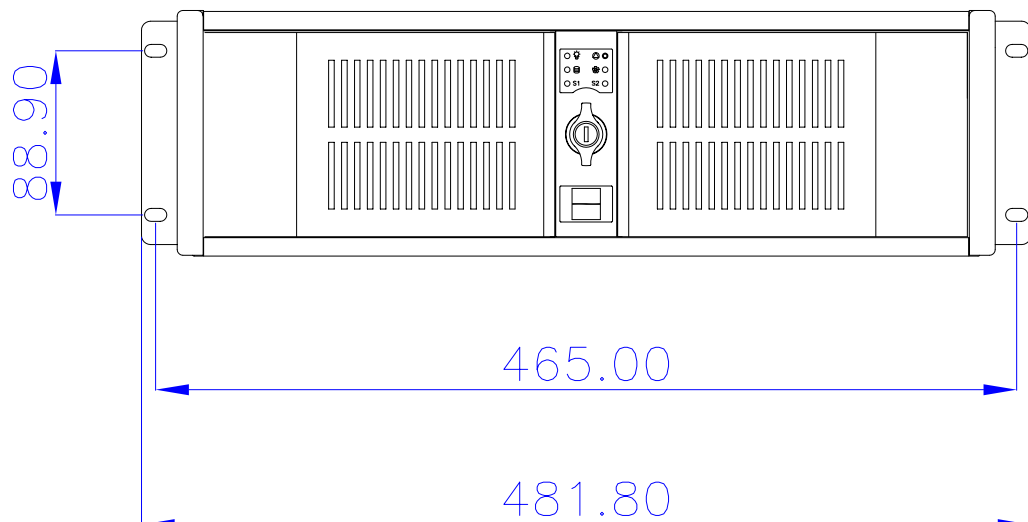

Ext: 5.25" x4 + 3.5" x2  
Hid: 3.5" x 1  
M/B: 12" x 9.6"  
Slots: x7(L-type)  
Fan: 6cm x1  
(8cm x3 Option)

**Model: RM3005**