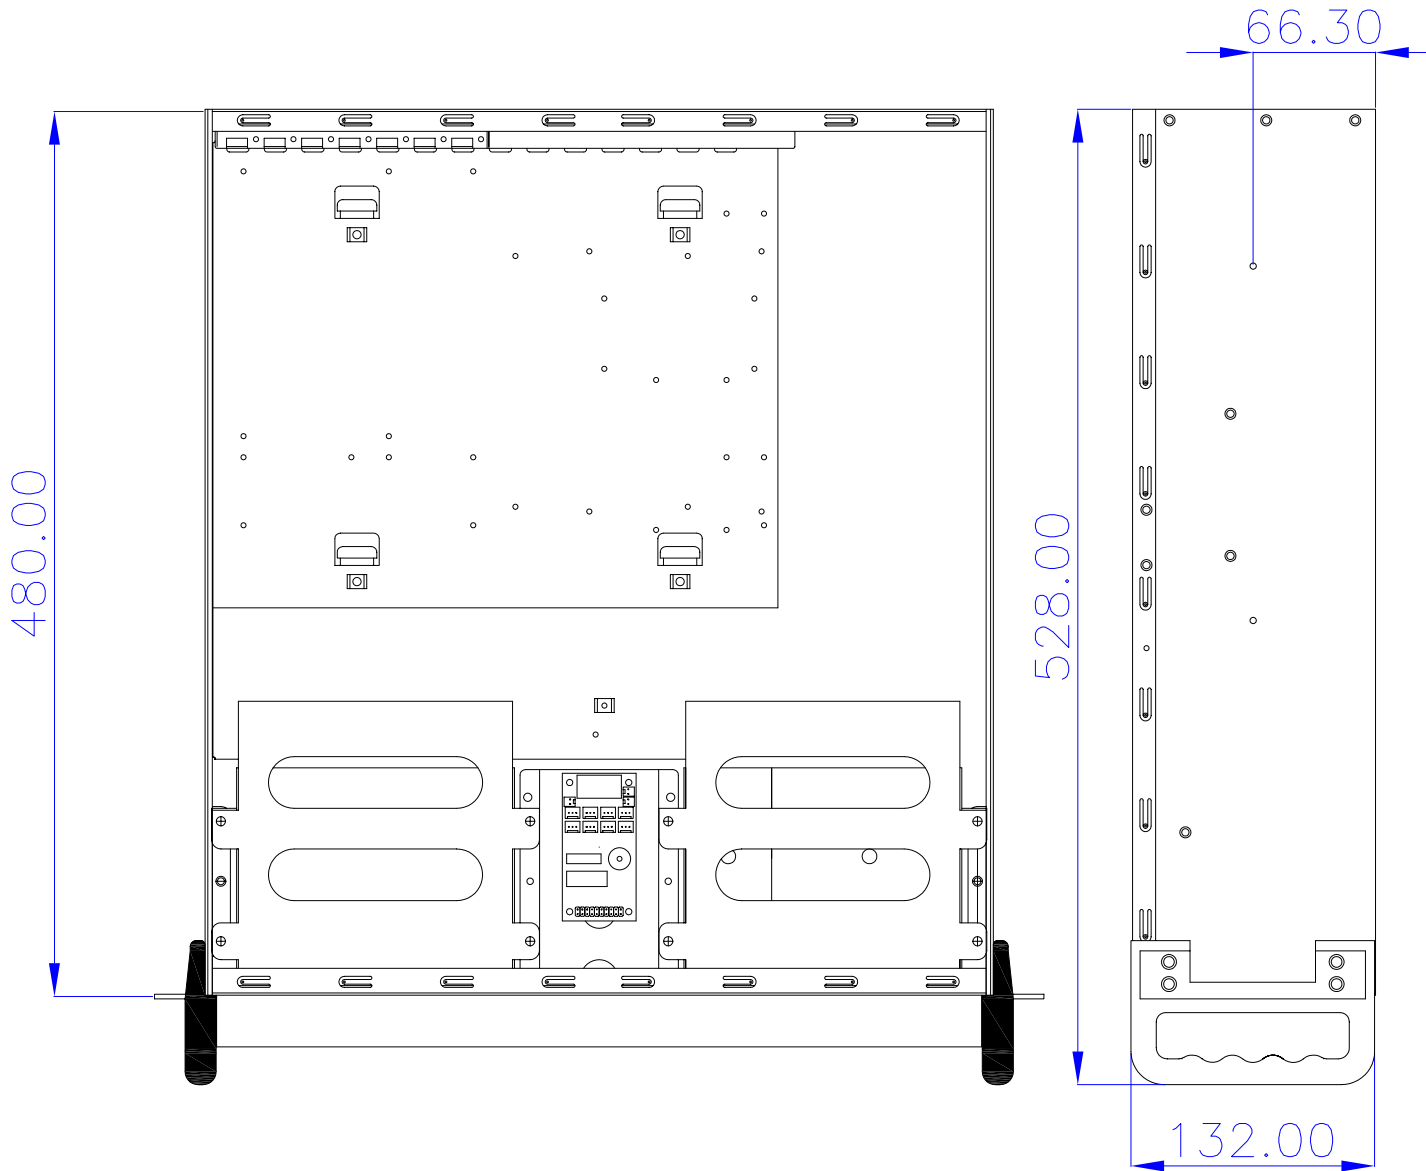

Ext: 5.25" x4 + 3.5" x2  
Hid: 3.5" x 1  
M/B: 12" x 9.6"  
Slots: x7(L-type)  
Fan: 6cm x1  
(8cm x3 Option)

**Model: RM3005**